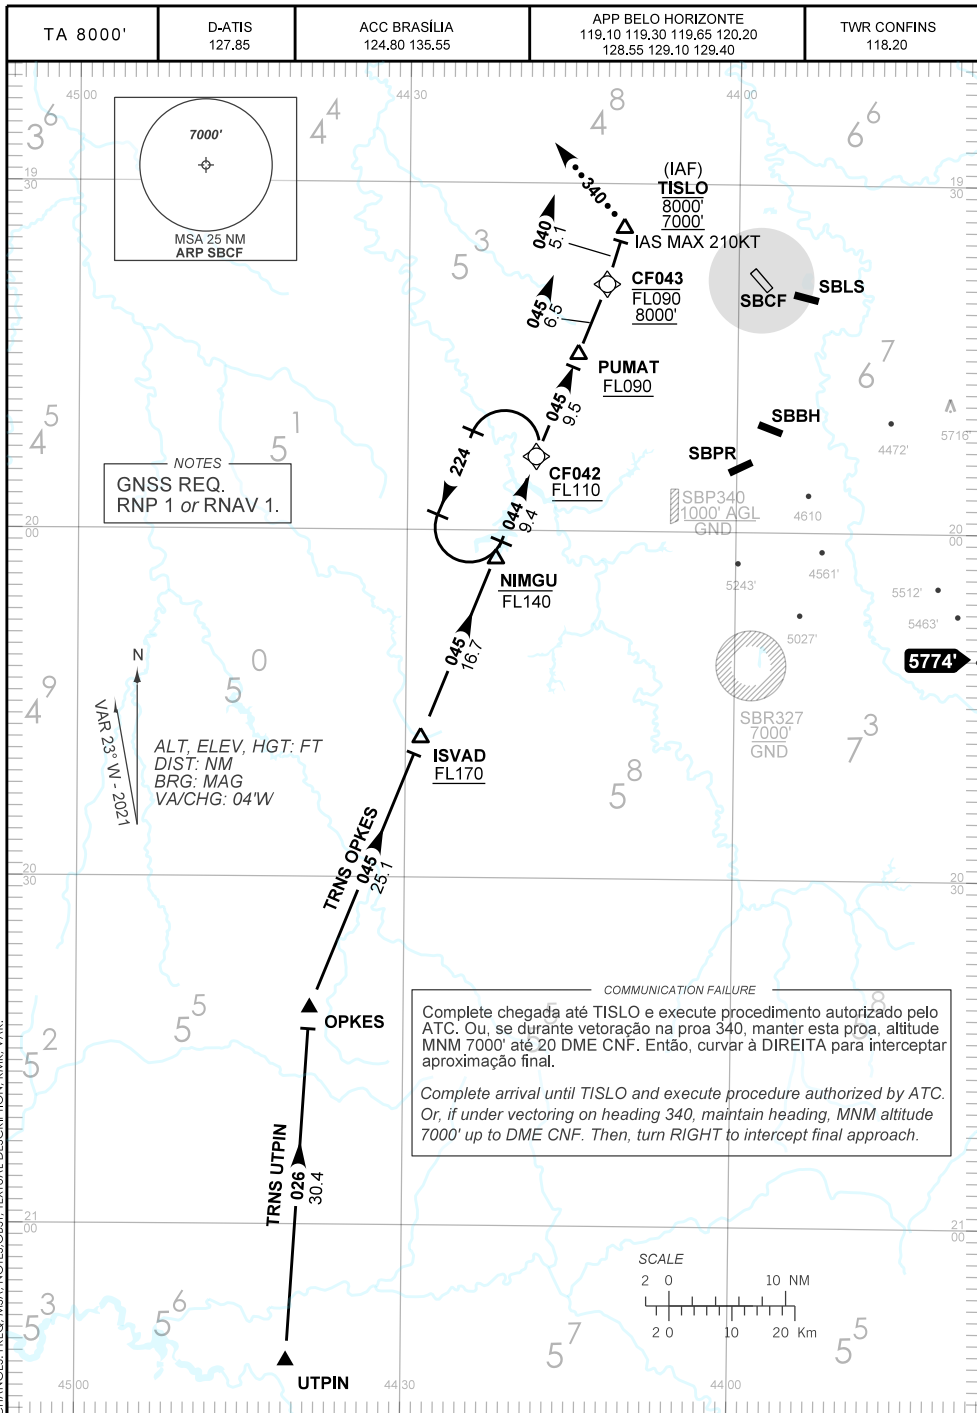

CARTA DE CHEGADA PADRÃO
POR INSTRUMENTOS (STAR)

STANDARD ARRIVAL CHART
INSTRUMENT (STAR)

BELO HORIZONTE/ Tancredo Neves, INTL (SBCF)

RWY 16
RNAV ISVAD 1A