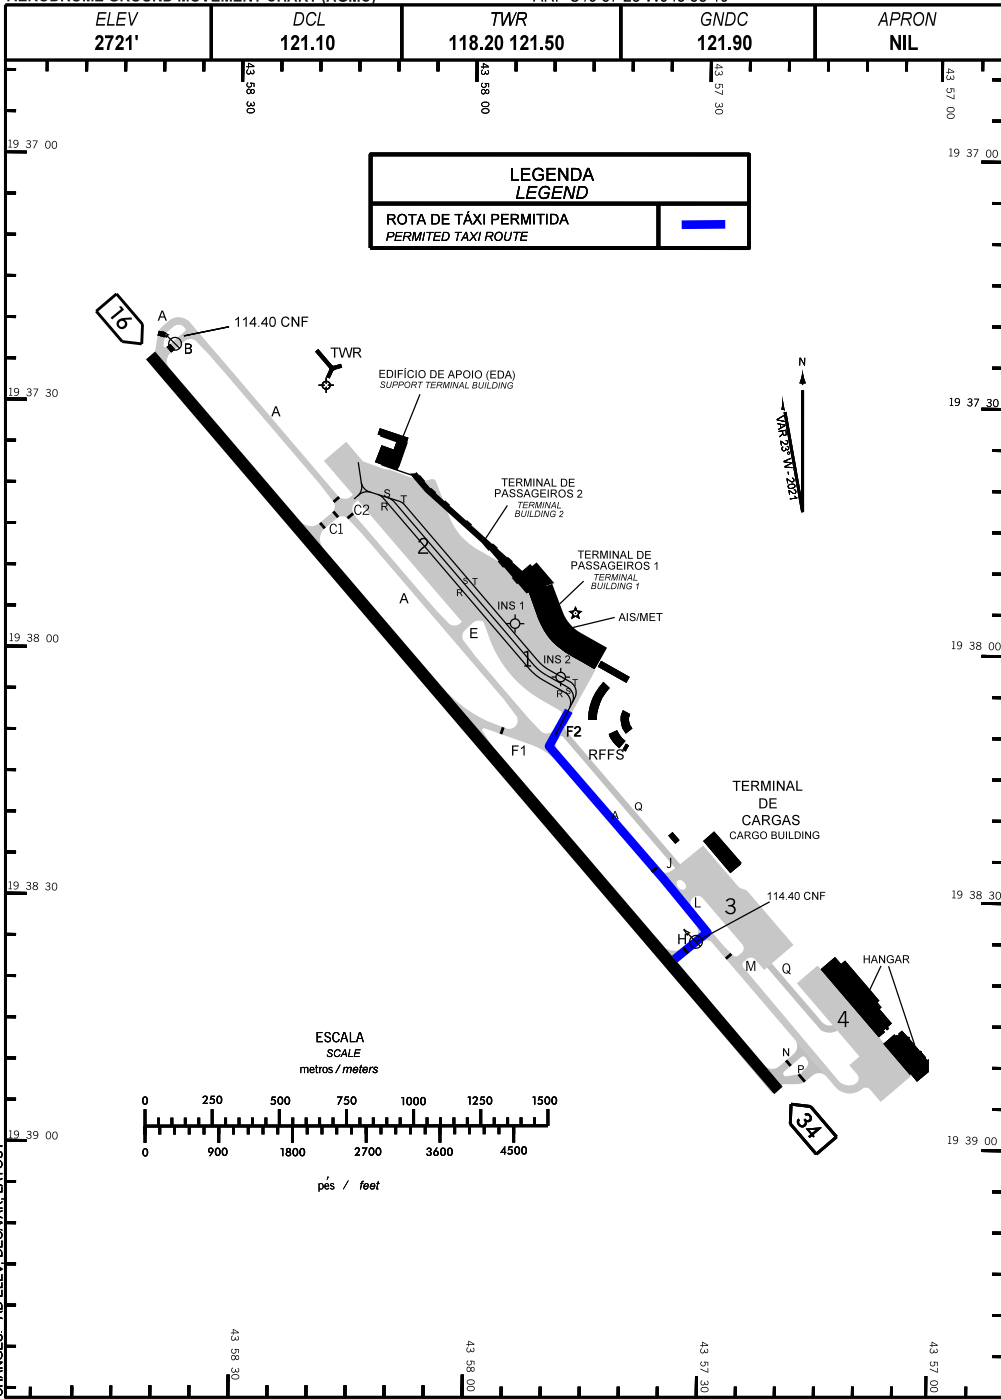

CARTA DE MOVIMENTO NO SOLO DE AERÓDROMO (AGMC)

BELO HORIZONTE / Tancredo Neves, INTL (SBCF) MG-BRASIL

AERODROME GROUND MOVEMENT CHART (AGMC)

ARP S19 37 28 W043 58 19

LDG ROTA 1

CHANGES: AD ELEV, DECAVAR, LAYOUT