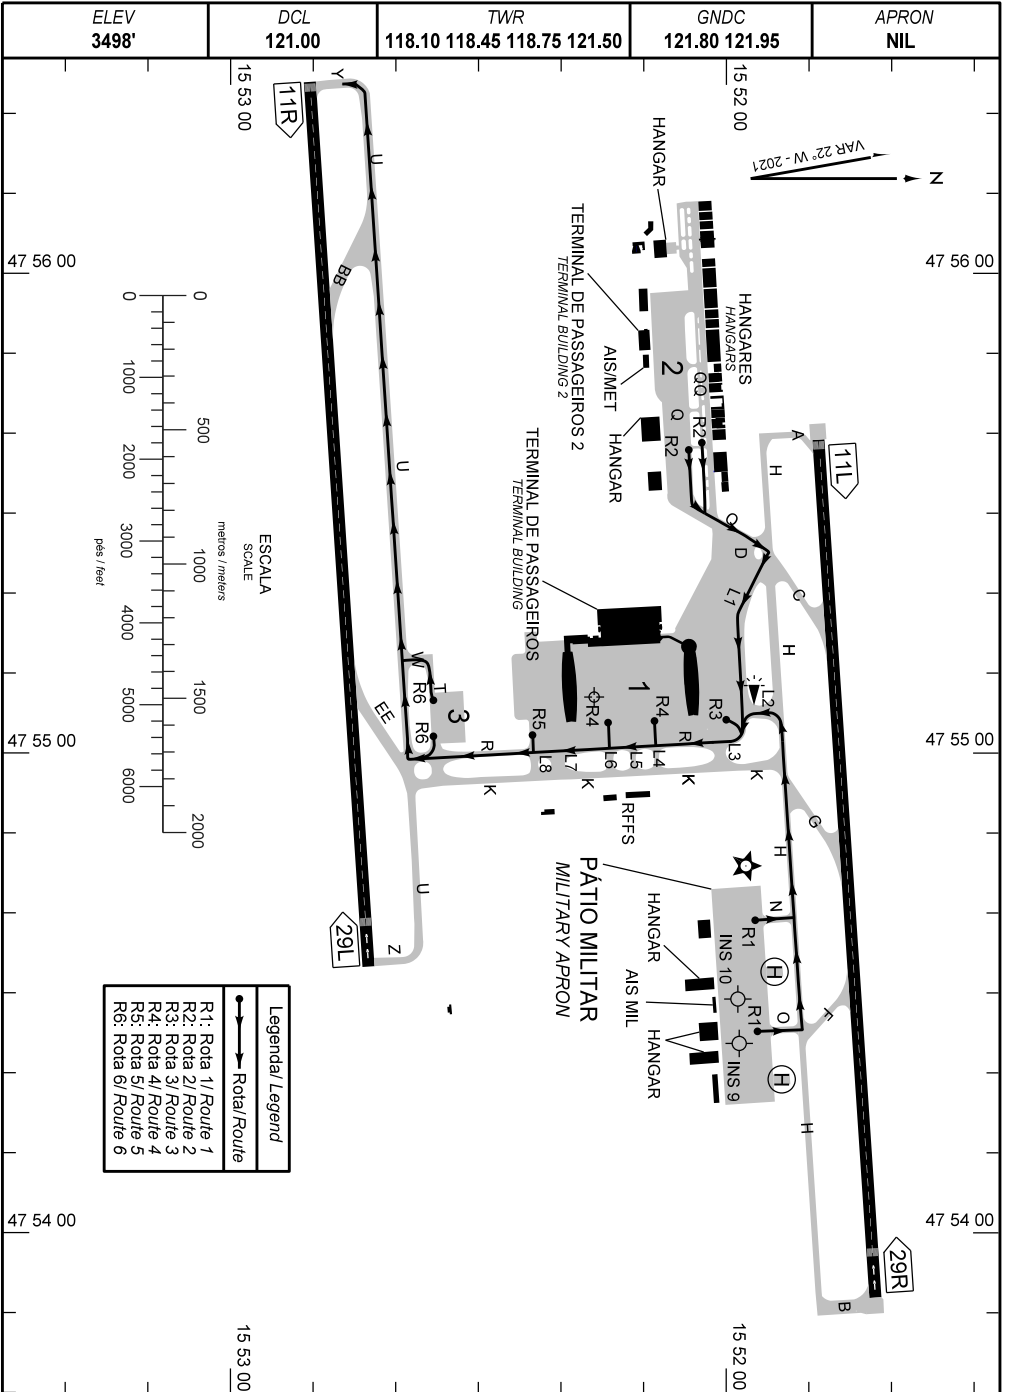

**CARTA DE MOVIMENTO NO SOLO DE AERÓDROMO (AGMC)**

**BRASÍLIA / Pres. Juscelino Kubitschek, INTL (SBBR)**  
DF - BRASIL

AERODROME GROUND MOVEMENT CHART (AGMC)

ARP S15 52 16 W047 55 07

**DEP 11R**

| Legend/Legend |                    |
|---------------|--------------------|
| ●             | R1: Rota 1/Route 1 |
| ○             | R2: Rota 2/Route 2 |
| □             | R3: Rota 3/Route 3 |
| △             | R4: Rota 4/Route 4 |
| ◇             | R5: Rota 5/Route 5 |
| ◇             | R6: Rota 6/Route 6 |
| →             | Rotal/Route        |

CHANGES: DEC/VAR, HOT SPOT, TWY