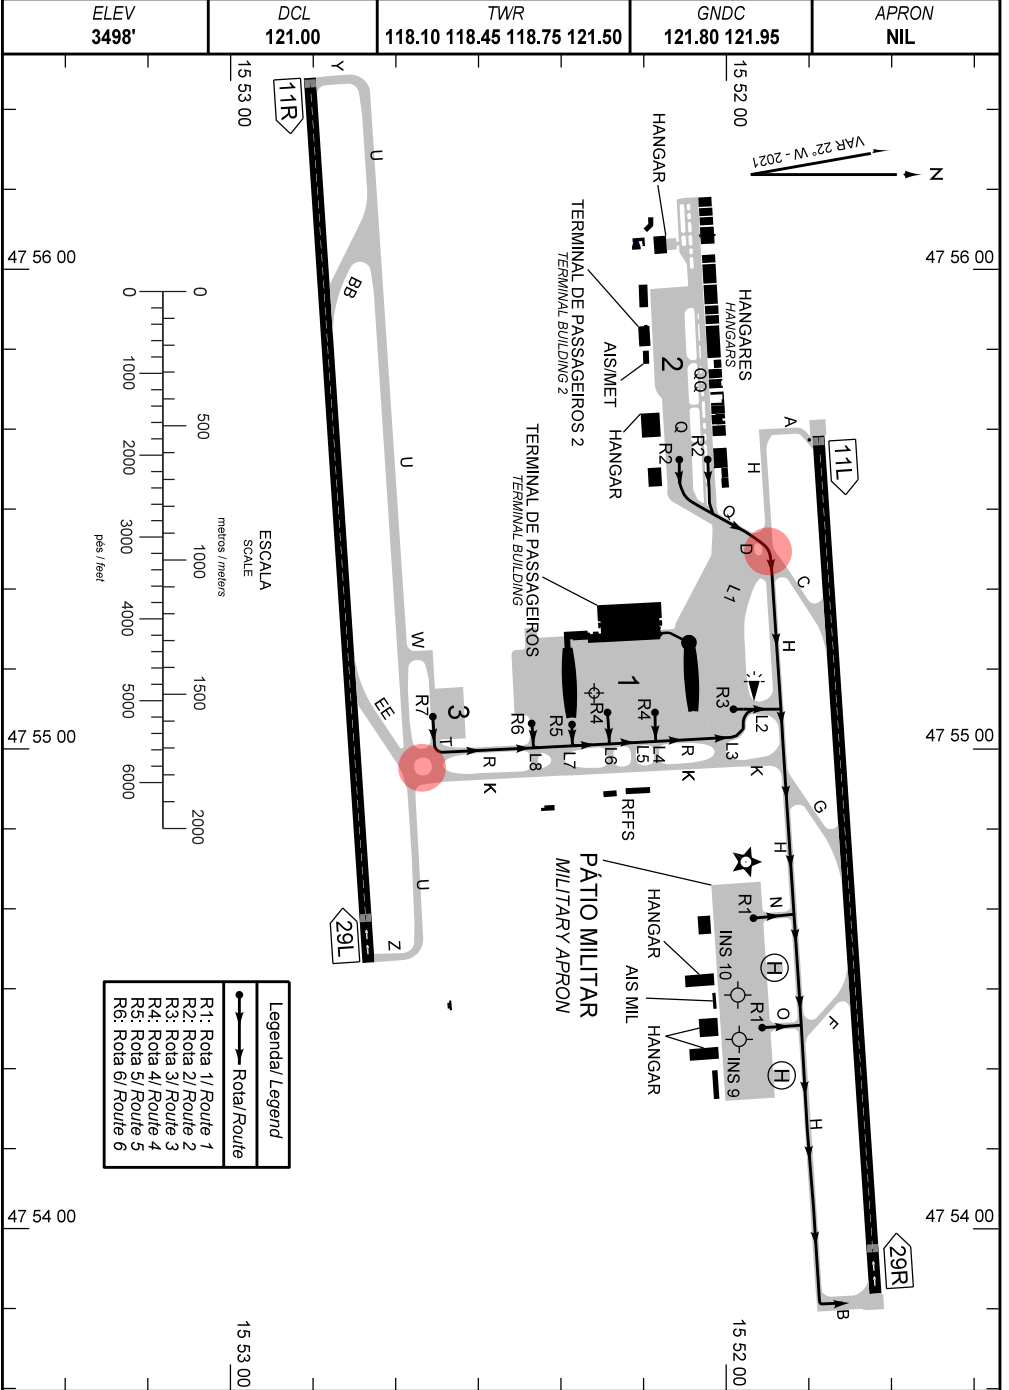

**CARTA DE MOVIMENTO NO SOLO DE AERÓDROMO (AGMC)**

**BRASÍLIA / Pres. Juscelino Kubitschek, INTL (SBBR)**  
DF - BRASIL

AERODROME GROUND MOVEMENT CHART (AGMC)

ARP S15 52 16 W047 55 07

**DEP 29R**

CHANGES: DEC/VAR, HOT SPOT, TWY