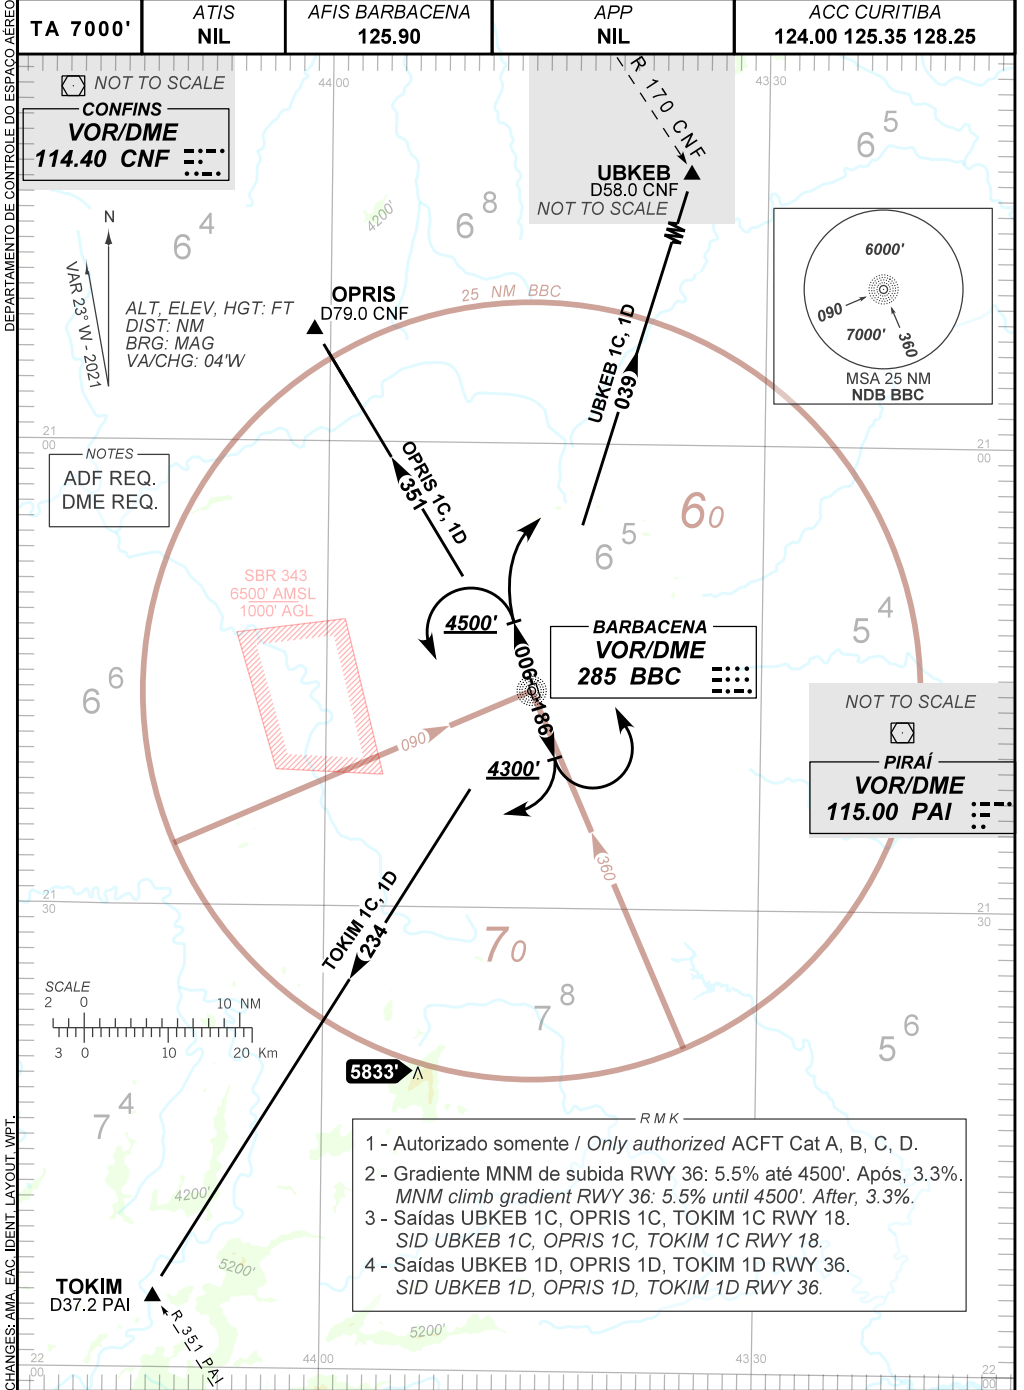

STANDARD DEPARTURE CHART
INSTRUMENT (SID)

BARBACENA / Major Brigadeiro Doorgal Borges, MIL (SBBQ)
RWY 18/36

AD ELEV: 3658'

OPRIS 1C, 1D - TOKIM 1C, 1D - UBKEB 1C, 1D

CHANGES: AMA, EAC, IDENT, LAYOUT, WPT.