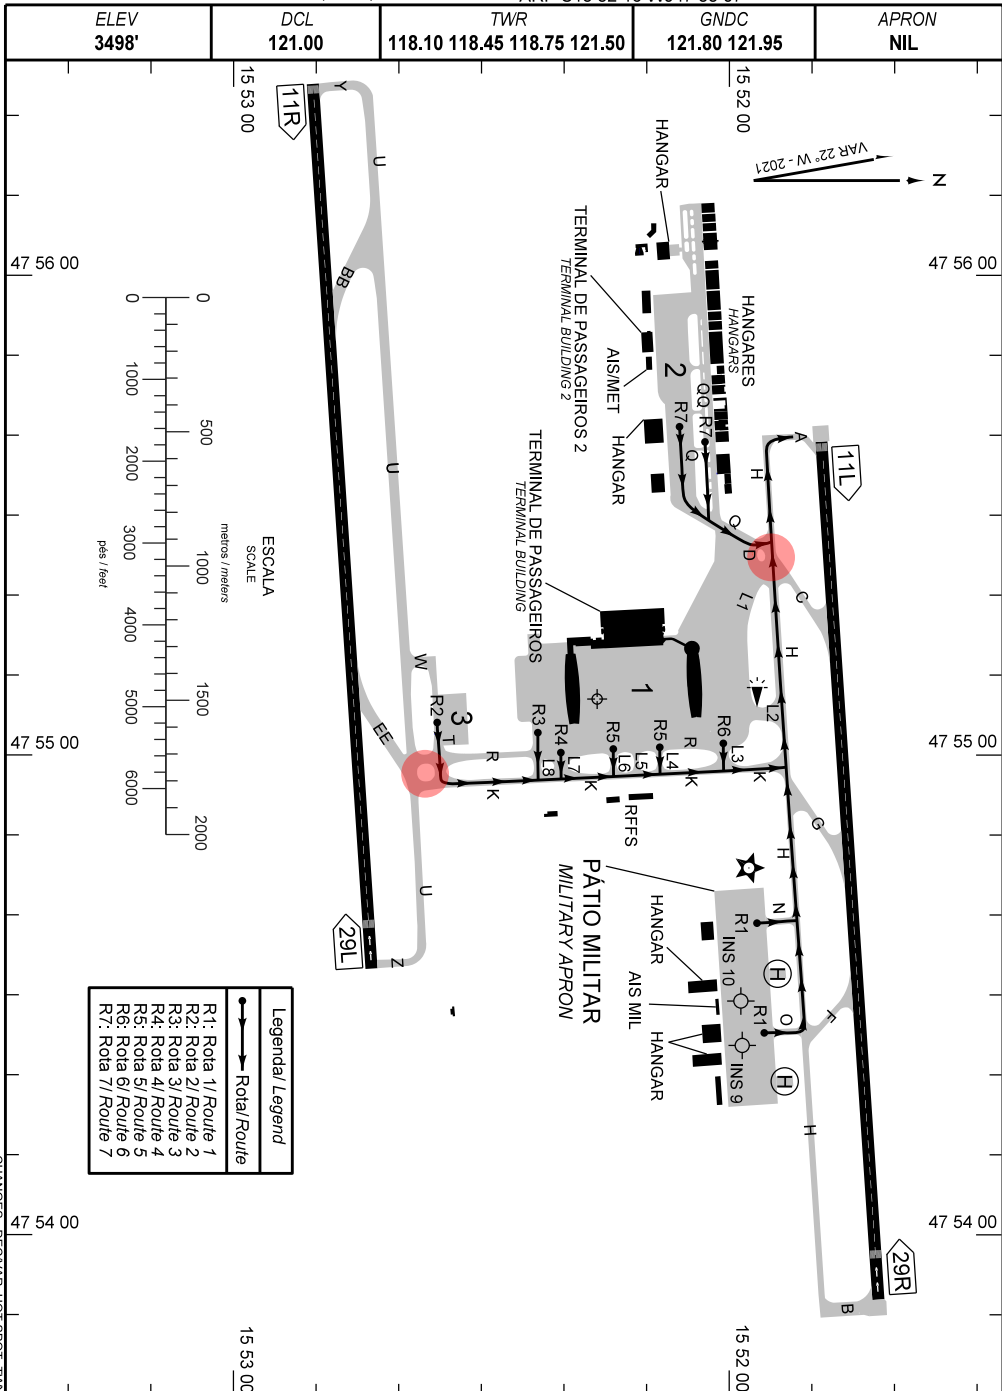

CARTA DE MOVIMENTO NO SOLO DE AERÓDROMO (AGMC)

BRASÍLIA / Pres. Juscelino Kubitschek, INTL (SBBR)
DF - BRASIL

AERODROME GROUND MOVEMENT CHART (AGMC)

ARP S15 52 16 W047 55 07

DEP 11L

Legend/Legend	
●	Rota/Route
→	Rota/Route
R1: Rota 1/Route 1 R2: Rota 2/Route 2 R3: Rota 3/Route 3 R4: Rota 4/Route 4 R5: Rota 5/Route 5 R6: Rota 6/Route 6 R7: Rota 7/Route 7	

CHANGES: DEC/VAR, HOT SPOT, TWY