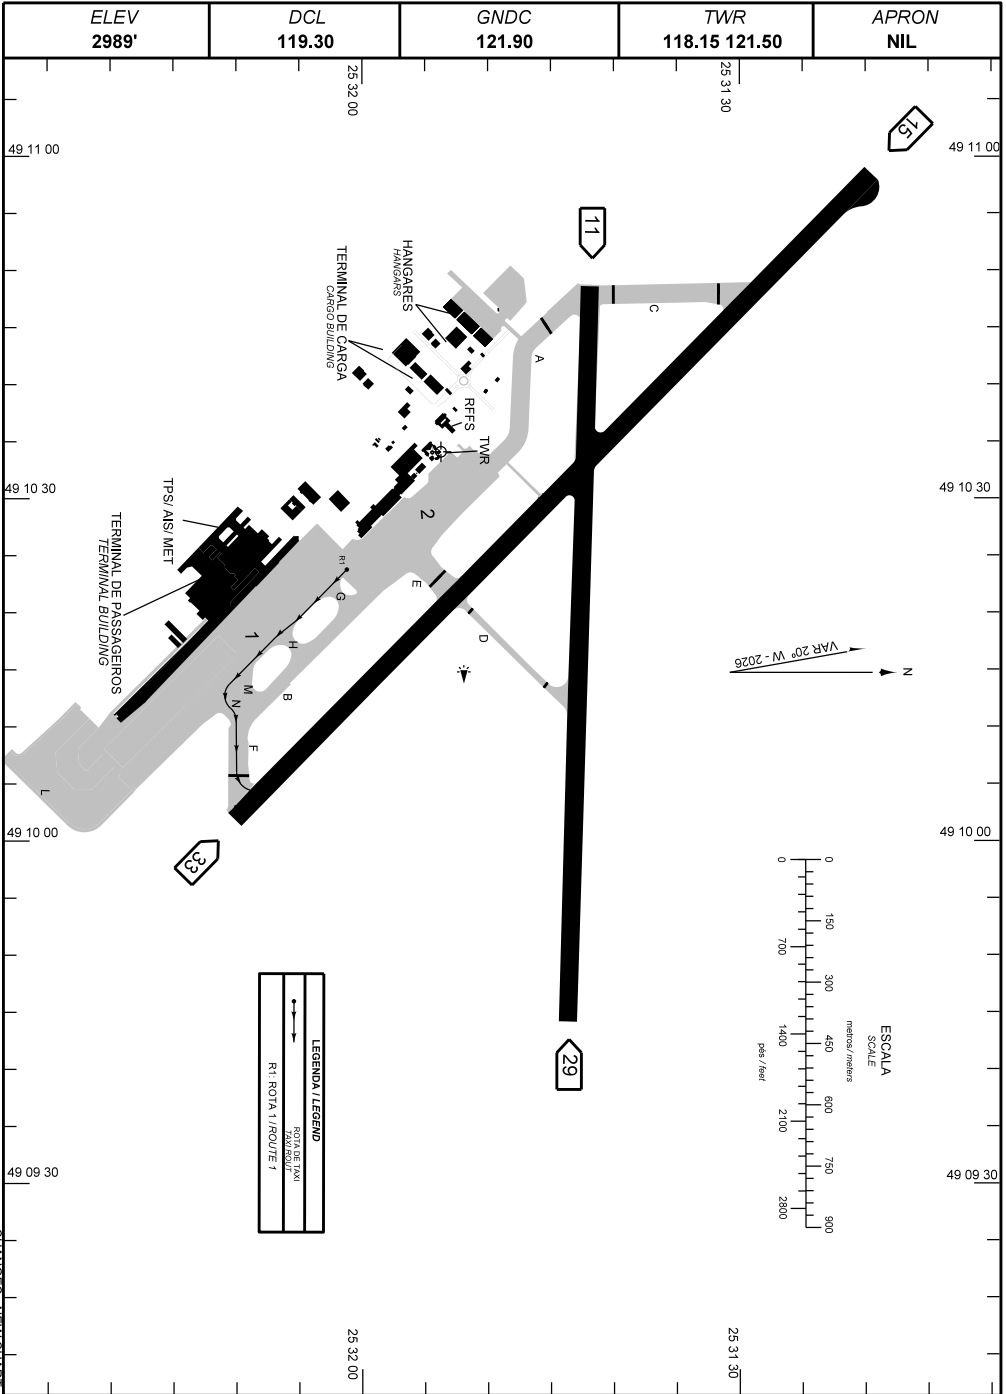

AERODROME GROUND  
MOVEMENT CHART (AGMC)

CURITIBA/ Afonso Pena, INTL (SBCT)

PR-BRASIL

ARP S25 31 54 W049 10 34

DEP 3 RWY 15(OP ESP B748)

CHANGES: NEW CHART.