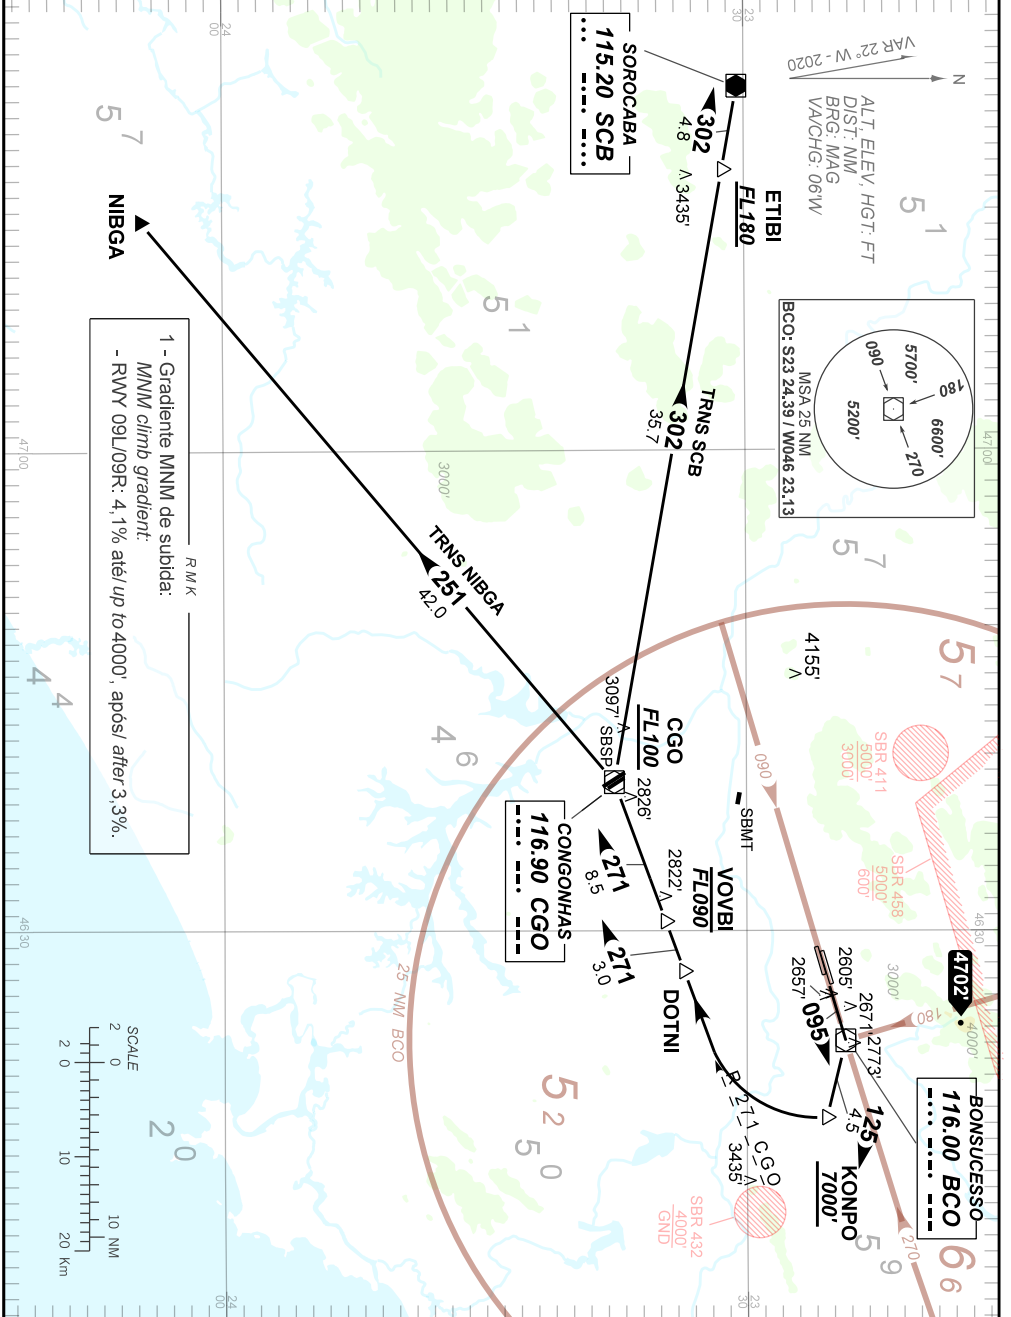

STANDARD DEPARTURE CHART SÃO PAULO / Guarulhos - Gov. André Franco Montoro, INTL (SBGR)  
INSTRUMENT (SID)

**RWY 09L/09R**  
**DOTNI 1A**

AD ELEV: 2461'

TA 8000'	TWR GUARULHOS 118.40 135.20 132.75 121.50	APP SÃO PAULO 120.45 129.05 129.75 121.35 123.90 121.50	ACC CURITIBA 132.80 126.50 126.95 125.075 128.25 121.50
----------	---	---	---

CHANGES: DEC. IDENT. PROC.