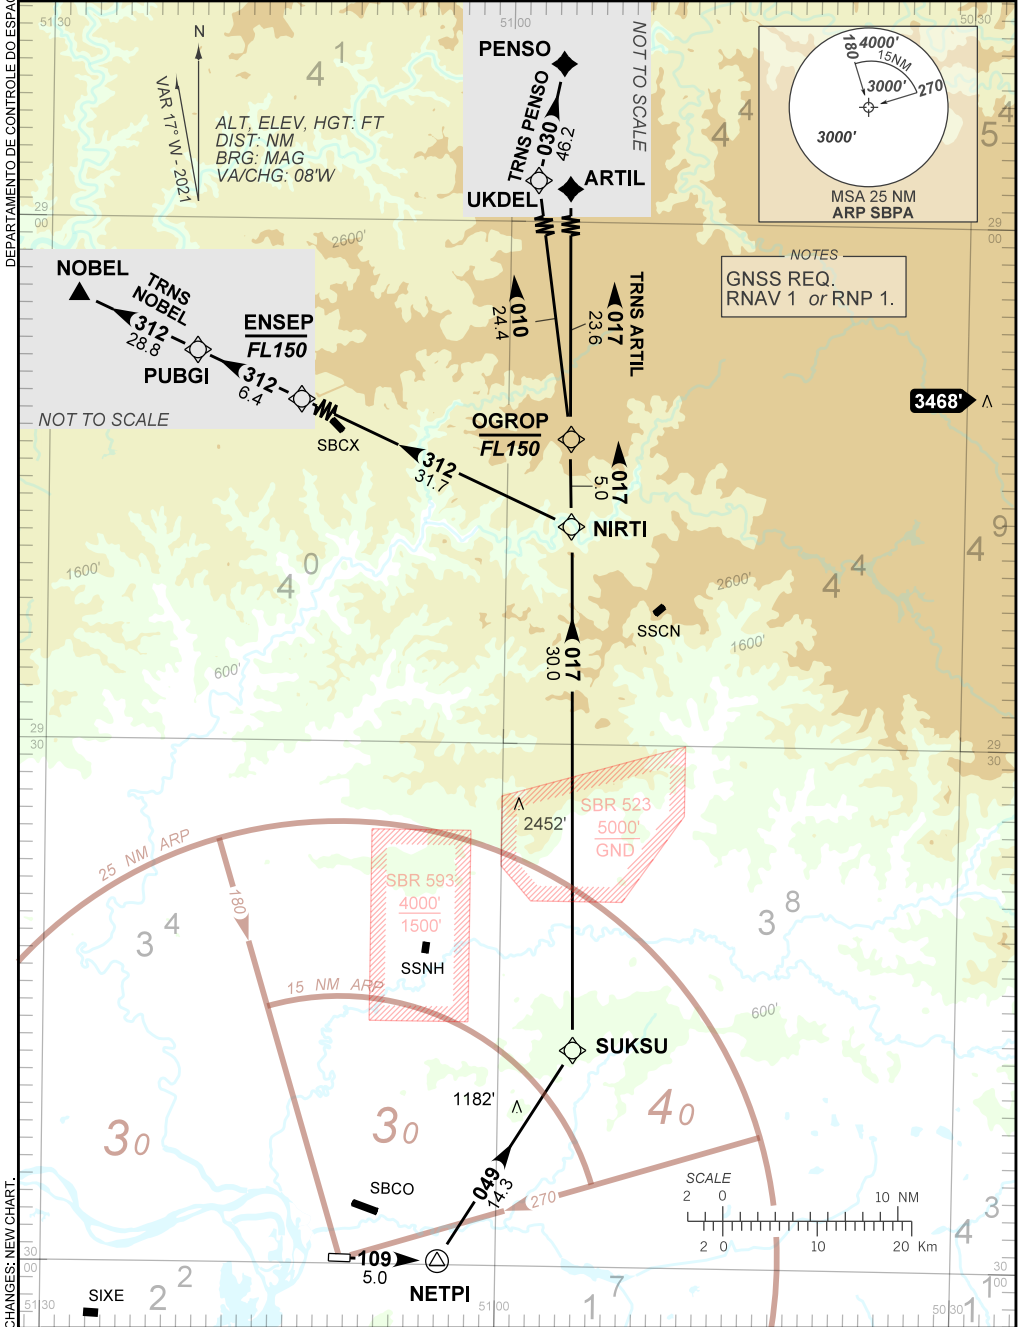

STANDARD DEPARTURE CHART
INSTRUMENT (SID)

PORTO ALEGRE / Salgado Filho, INTL (SBPA)

RWY 11

RNAV NIRTI 1A

AD ELEV: 12'

TA 6000'	TWR PALEGRE 118.10	APP PALEGRE 119.00 120.10 120.55 128.90	ACC CURITIBA 123.725 126.10 127.50 135.90
----------	-----------------------	---	---

CHANGES: NEW CHART.