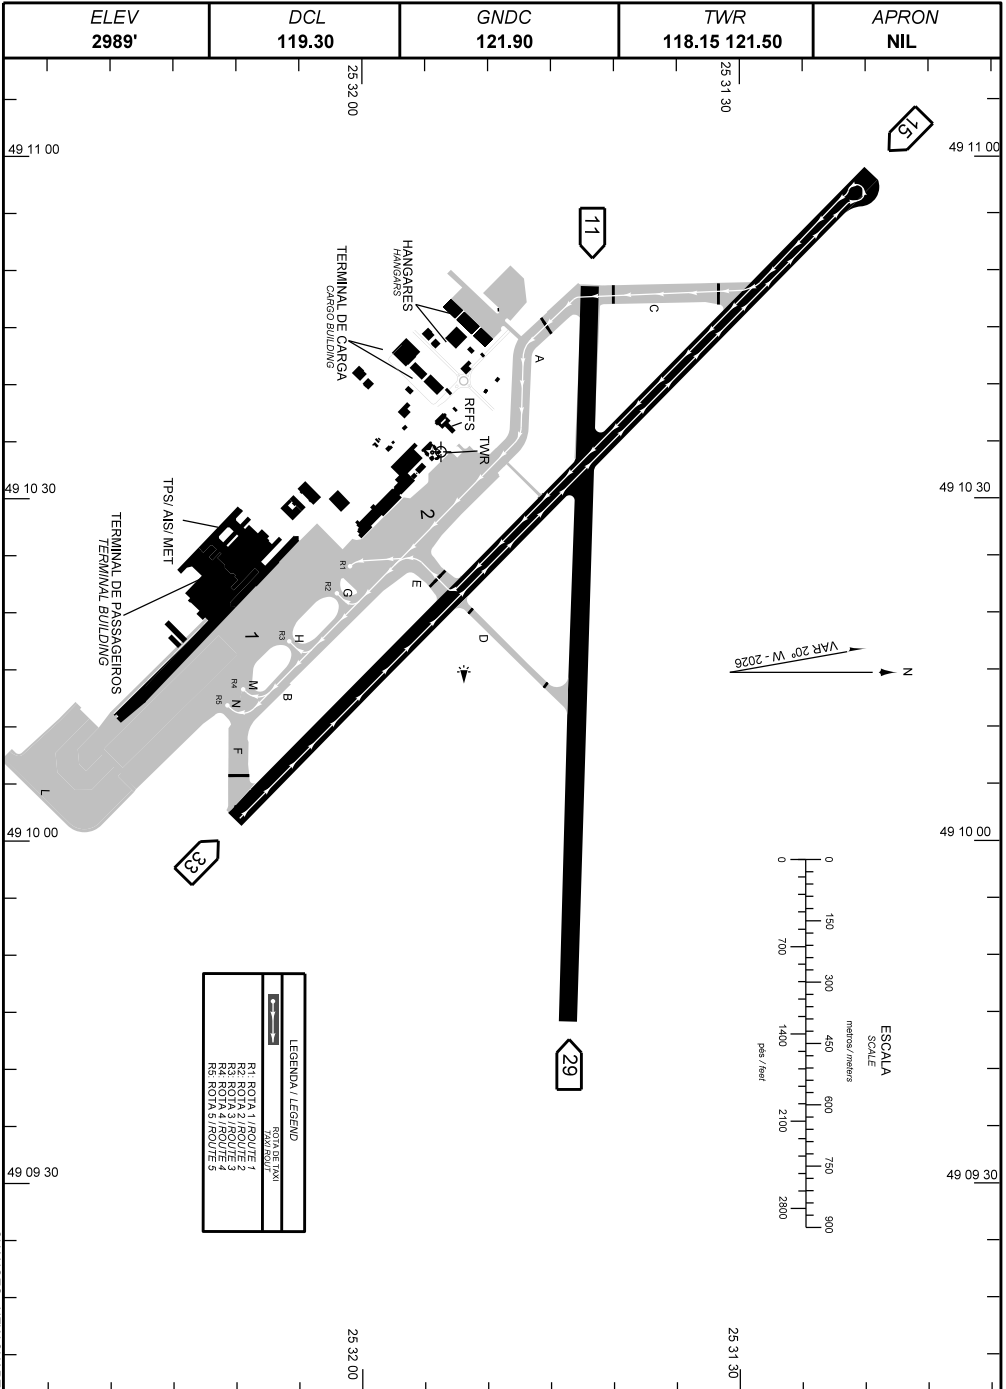

AERODROME GROUND  
MOVEMENT CHART (AGMC)

CURITIBA/ Afonso Pena, INTL (SBCT)  
PR-BRASIL

ARP S25 31 54 W049 10 34

ARR 2 RWY 33

LEGENDA / LEGEND	
	TAXIWAY
	APRON
	RUNWAY
	R1 ROTA 1 / ROU/TE 1
	R2 ROTA 2 / ROU/TE 2
	R3 ROTA 3 / ROU/TE 3
	R4 ROTA 4 / ROU/TE 4
	R5 ROTA 5 / ROU/TE 5

CHANGES: NEW CHART.