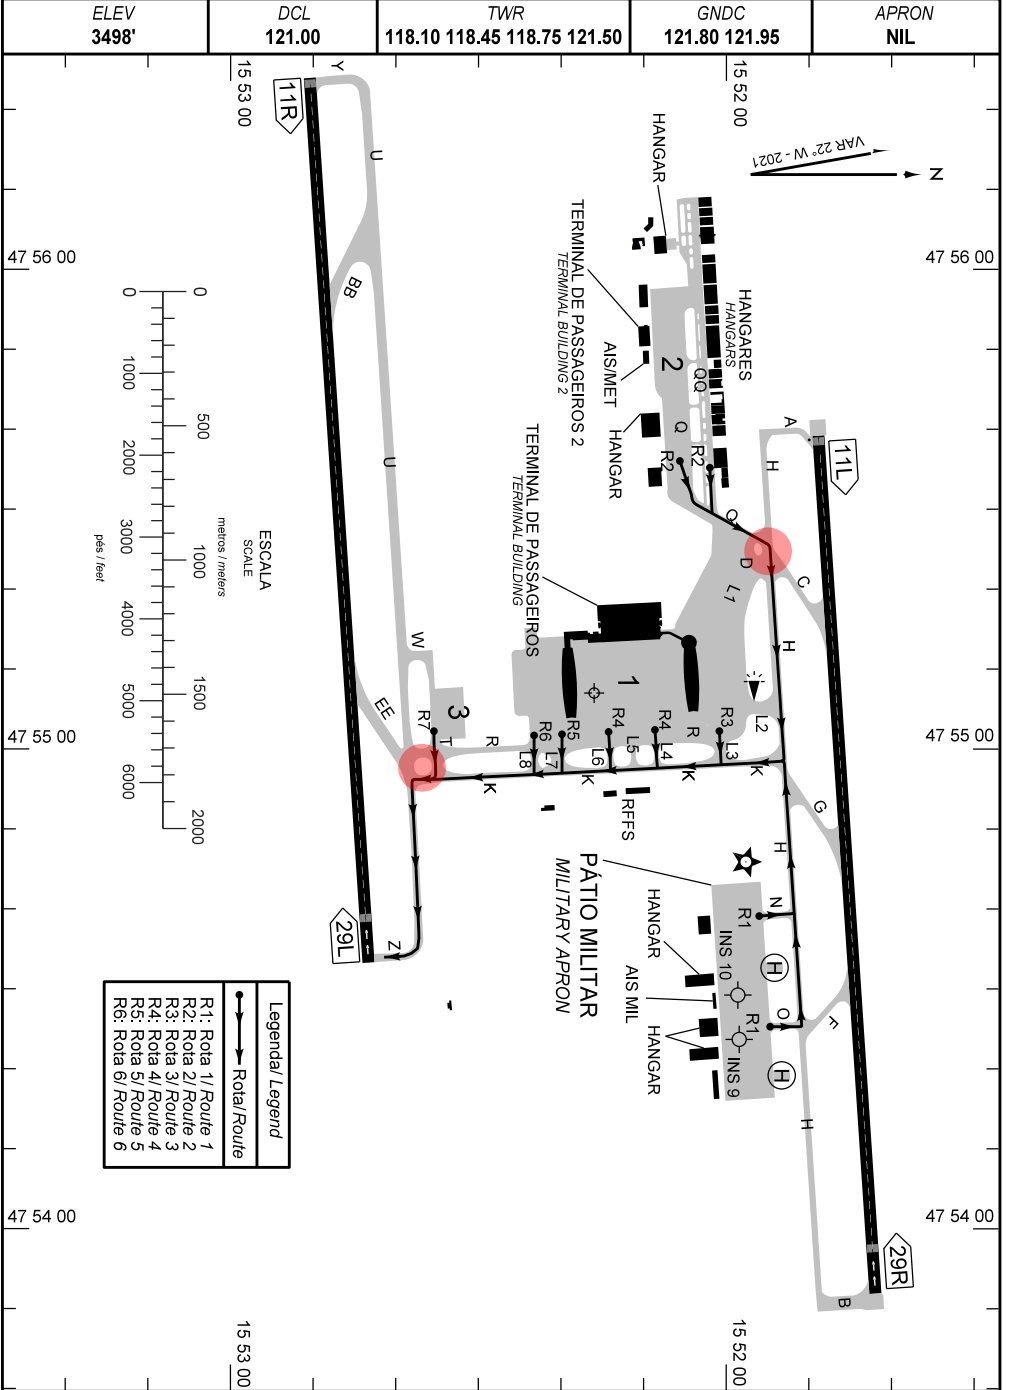

CARTA DE MOVIMENTO NO SOLO DE AERÓDROMO (AGMC)

BRASÍLIA / Pres. Juscelino Kubitschek, INTL (SBBR)
DF - BRASIL

AERODROME GROUND MOVEMENT CHART (AGMC)

ARP S15 52 16 W047 55 07

DEP 29L

Legend/ Legend	
●	Rota/Route
→	Rota/Route
R1: Rota 1/ Route 1	
R2: Rota 2/ Route 2	
R3: Rota 3/ Route 3	
R4: Rota 4/ Route 4	
R5: Rota 5/ Route 5	
R6: Rota 6/ Route 6	

CHANGES: DEC/VAR, HOT SPOT, TWY