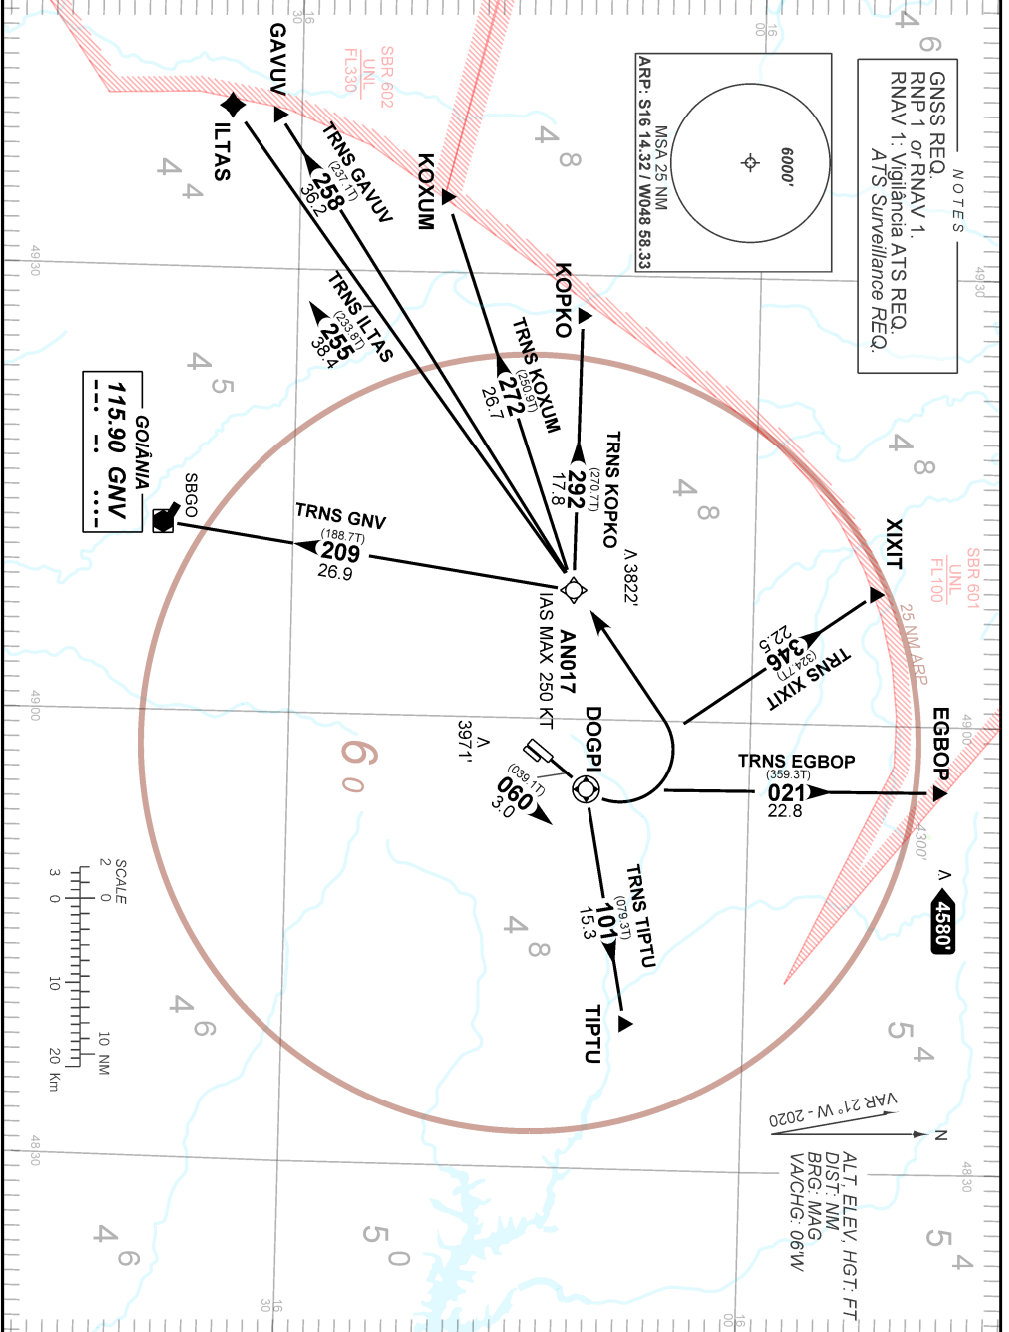

STANDARD DEPARTURE CHART
INSTRUMENT (SID)

ANÁPOLIS / Base Aérea, MIL (SBAN)

RWY 06L

AD ELEV: 3732'

RNAV DOGPI 2A

TA 7000'	TWR ANÁPOLIS 118.30 121.25 121.50	APP ANÁPOLIS 119.15 120.55 129.45 133.00 121.50	APP BRASÍLIA 129.60 120.00 121.50	ACC BRASÍLIA 124.70 133.05 123.95 126.05 123.75 125.05 121.50
----------	--------------------------------------	---	---	---

CHANGES - FREQ. IDENT. LAYOUT. PROC.