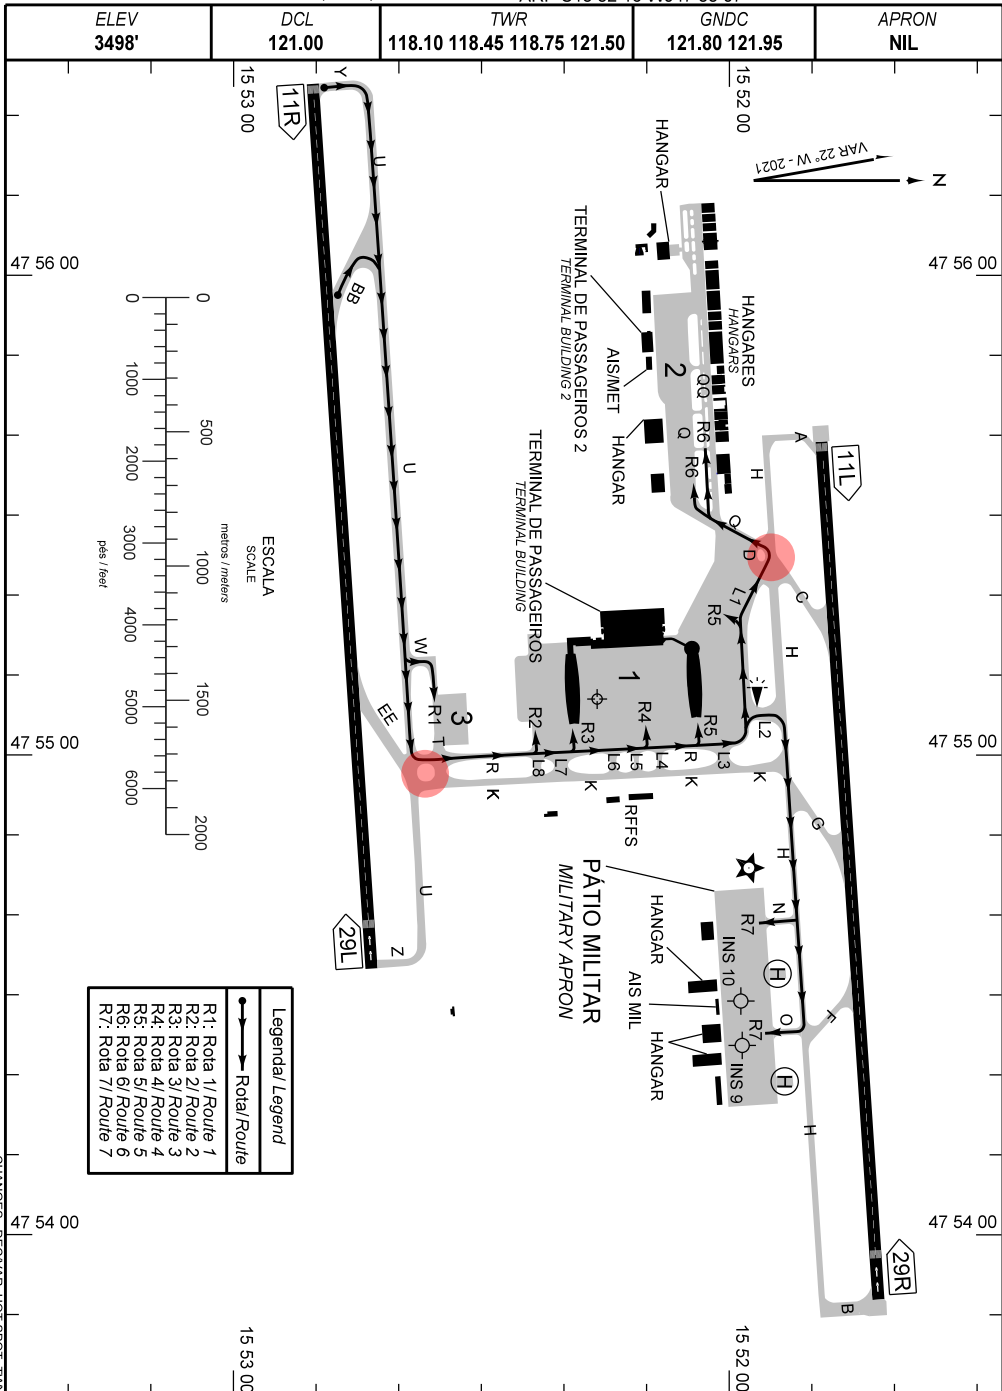

CARTA DE MOVIMENTO NO SOLO DE AERÓDROMO (AGMC)

BRASÍLIA / Pres. Juscelino Kubitschek, INTL (SBBR)
DF - BRASIL

AERODROME GROUND MOVEMENT CHART (AGMC)

ARP S15 52 16 W047 55 07

ARR 29L

Legend/Legend	
●	Rota/Route
→	Rota/Route
○	R1: Rota 1/Route 1
○	R2: Rota 2/Route 2
○	R3: Rota 3/Route 3
○	R4: Rota 4/Route 4
○	R5: Rota 5/Route 5
○	R6: Rota 6/Route 6
○	R7: Rota 7/Route 7

CHANGES: DEC/VAR, HOT SPOT, TWY