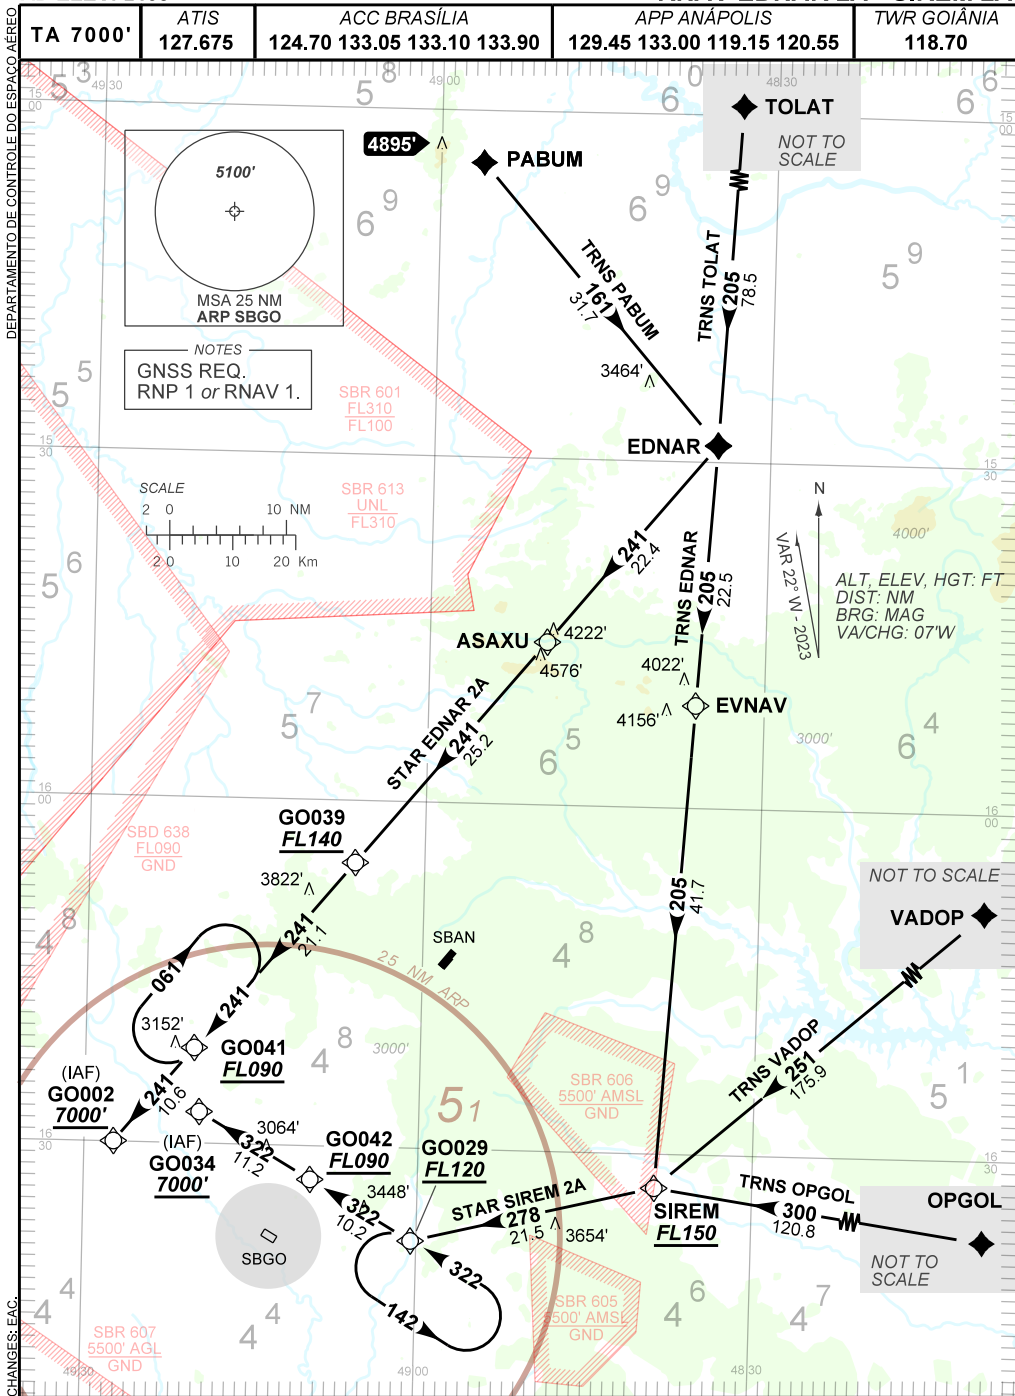

STANDARD ARRIVAL CHART  
INSTRUMENT (STAR)

GOIÂNIA / Santa Geneveva, INTL (SBGO)  
RWY 14

AD ELEV: 2453'

RNAV EDNAR 2A - SIREM 2A

CHANGES: EAC