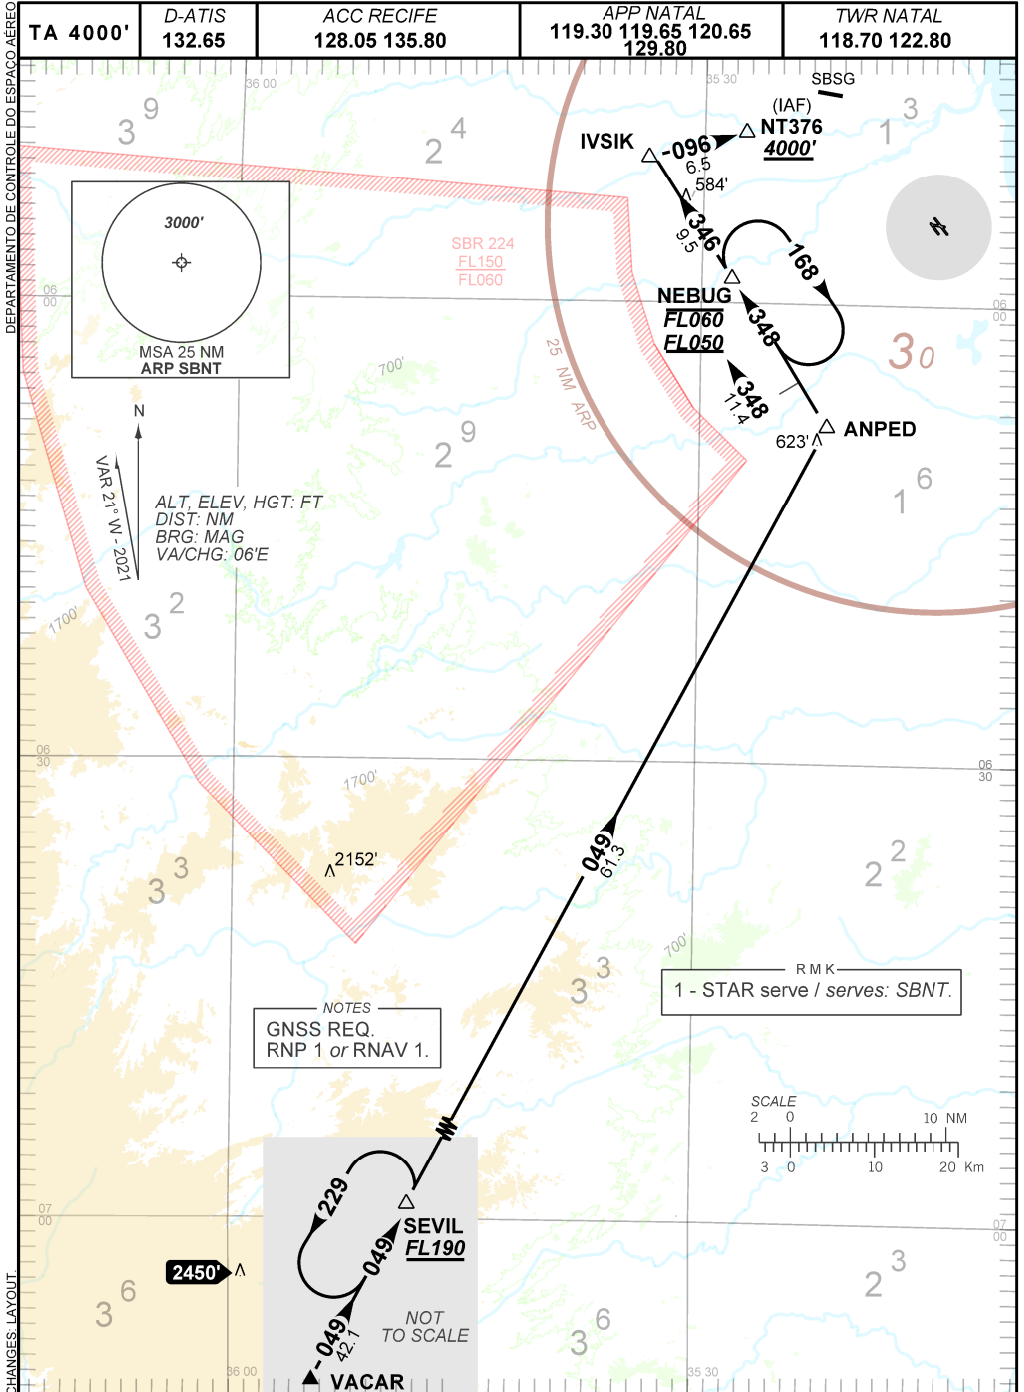

STANDARD ARRIVAL CHART
INSTRUMENT (STAR)

NATAL / Campo Augusto Severo, MIL (SBNT)

RWY 16R

RNAV VACAR 1F

AD ELEV: 171'

CHANGES: LAYOUT