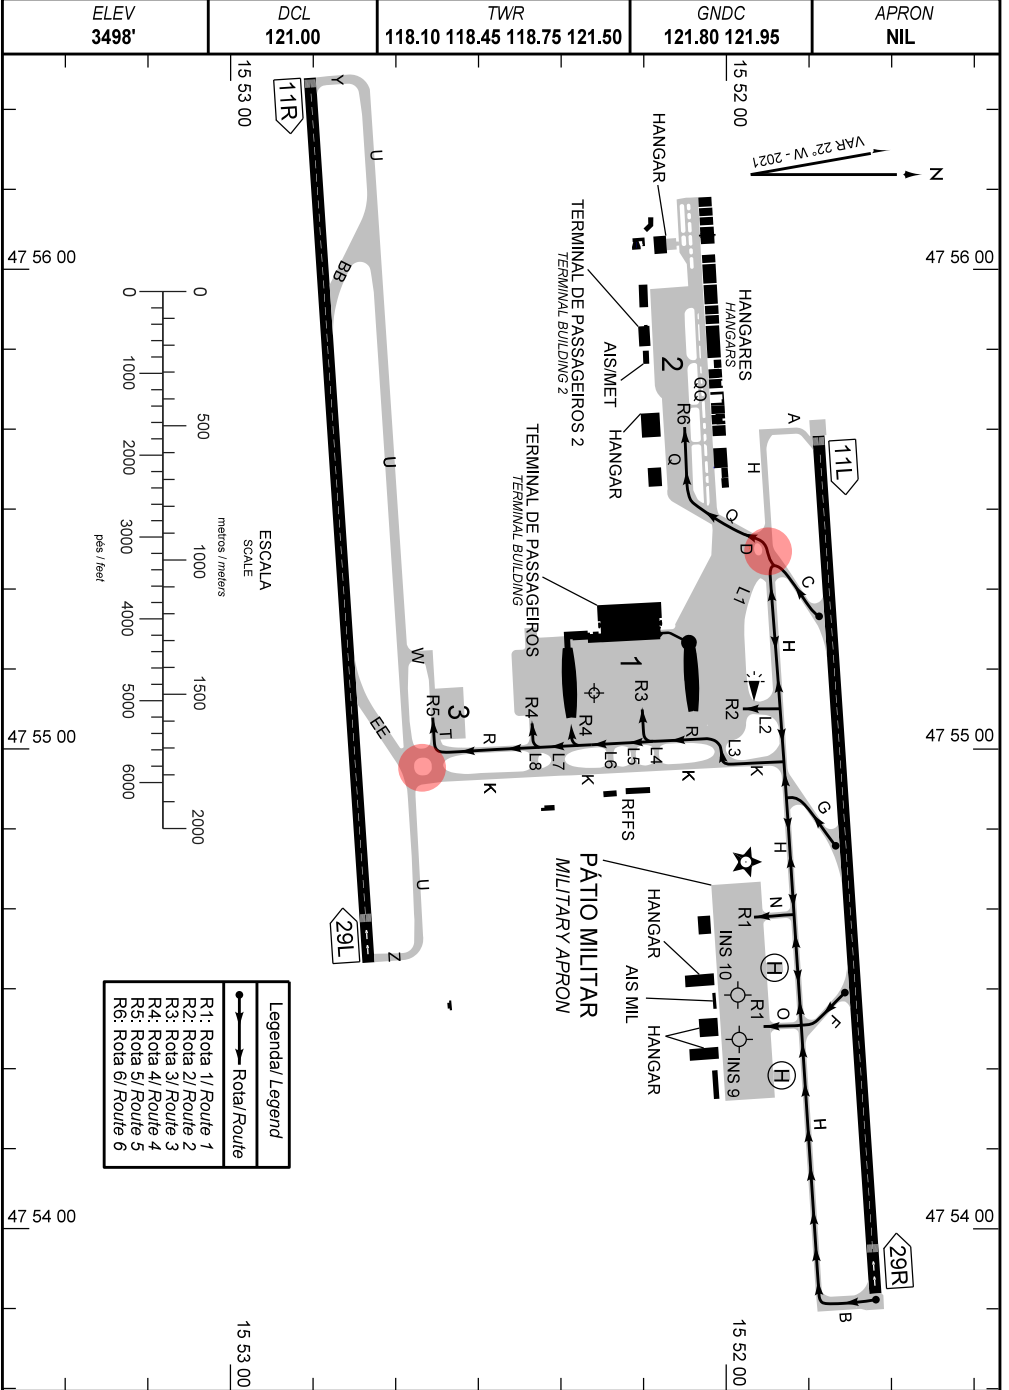

CARTA DE MOVIMENTO NO SOLO DE AERÓDROMO (AGMC)

BRASÍLIA / Pres. Juscelino Kubitschek, INTL (SBBR)
DF - BRASIL

AERODROME GROUND MOVEMENT CHART (AGMC)

ARP S15 52 16 W047 55 07

ARR 11L

CHANGES: DEC/VAR, HOT SPOT, TWY