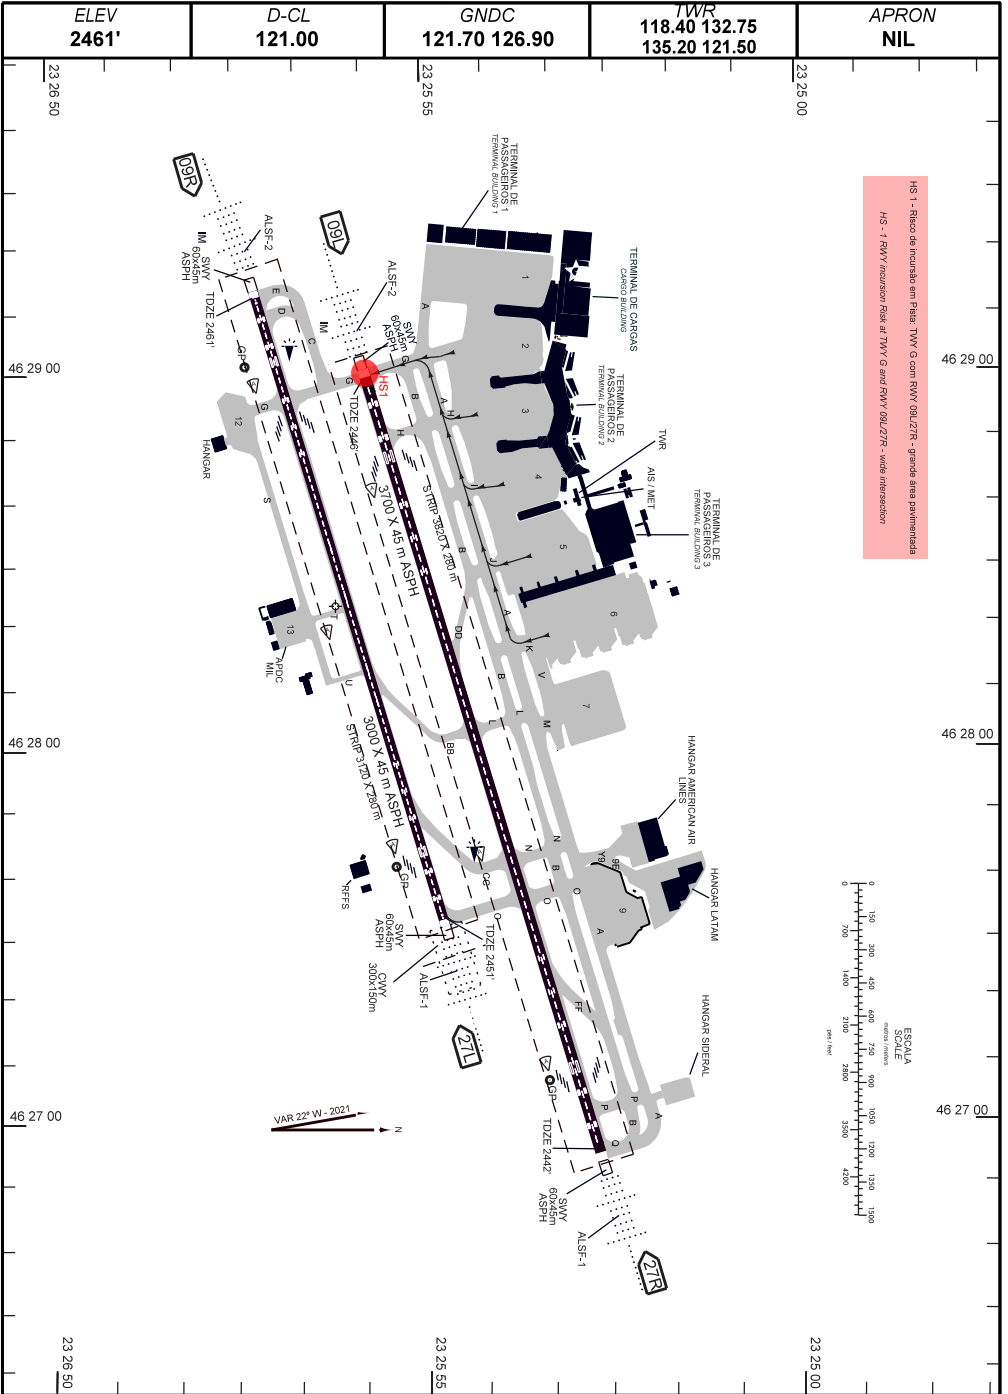

CARTA DE MOVIMENTO NO SOLO DE AERÓDROMO (AGMC)

SÃO PAULO / Guarulhos - Gov. André Franco Montoro, INTL (SBGR)

AERODROME GROUND MOVEMENT GROUND CHART (AGMC)

ARP S23 26 08 W046 28 23

SP - BRASIL
DEP 09L

CHANGES: LAYOUT