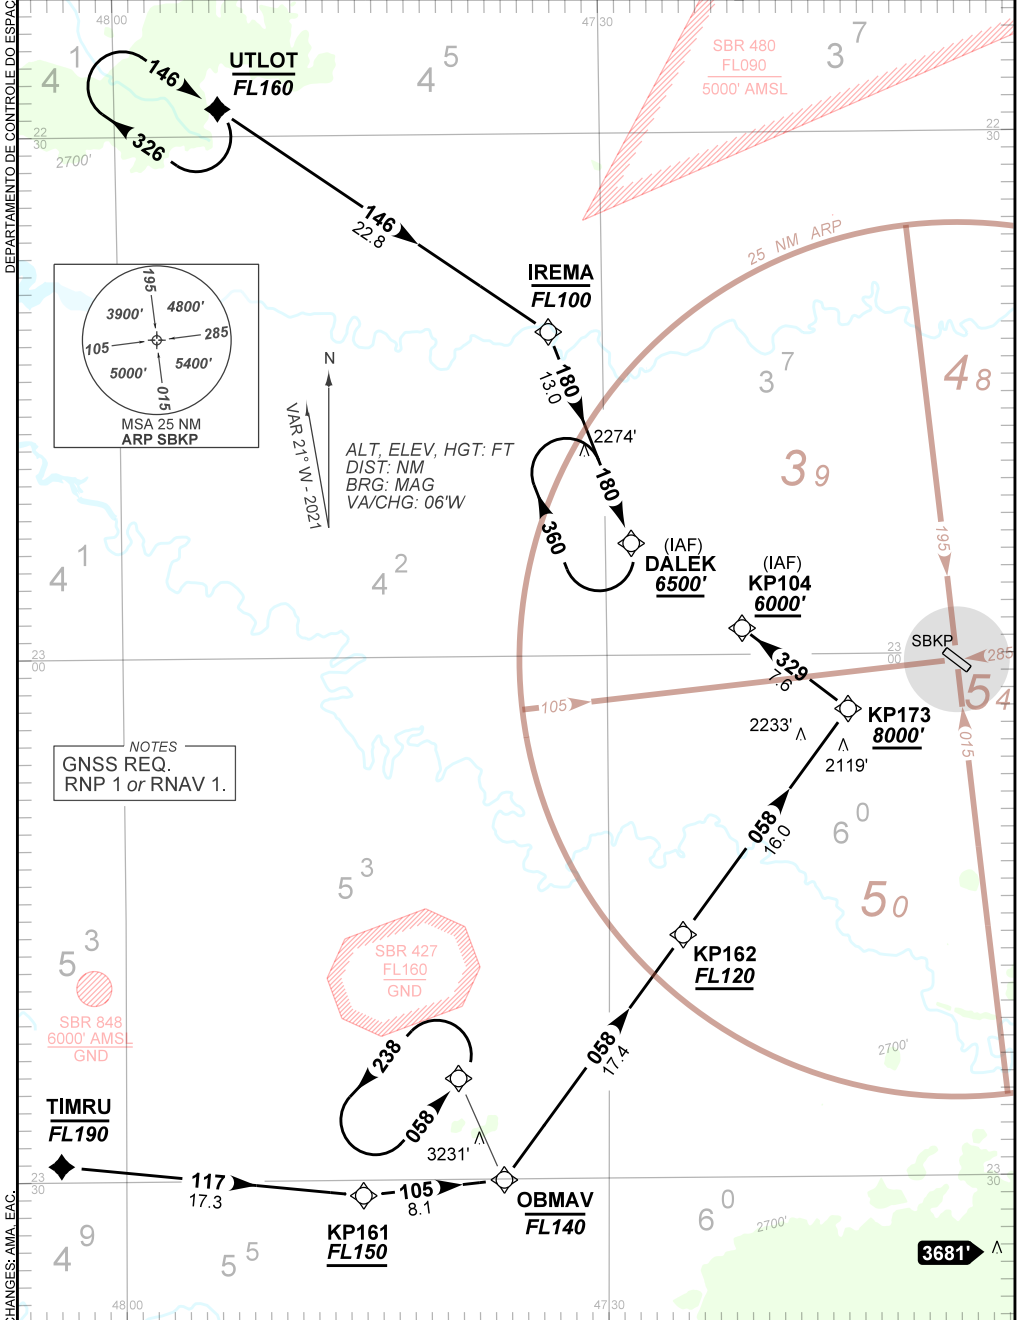

STANDARD ARRIVAL CHART
INSTRUMENT (STAR)

CAMPINAS / Viracopos, INTL (SBKP)
RWY 15

AD ELEV: 2170'

RNAV TIMRU 1A - UTLOT 1A

TA 8000'	D-ATIS 127.825	ACC CURITIBA 126.95 128.25 125.075 132.10	APP ACADEMIA 119.55 119.75 120.10 120.40 122.40	APP SÃO PAULO 135.75 120.05 119.60 119.25 119.80	TWR CAMPINAS 118.25
----------	-------------------	---	---	--	------------------------

NOTES
GNSS REQ.
RNP 1 or RNAV 1.

CHANGES: AMA, EAC.