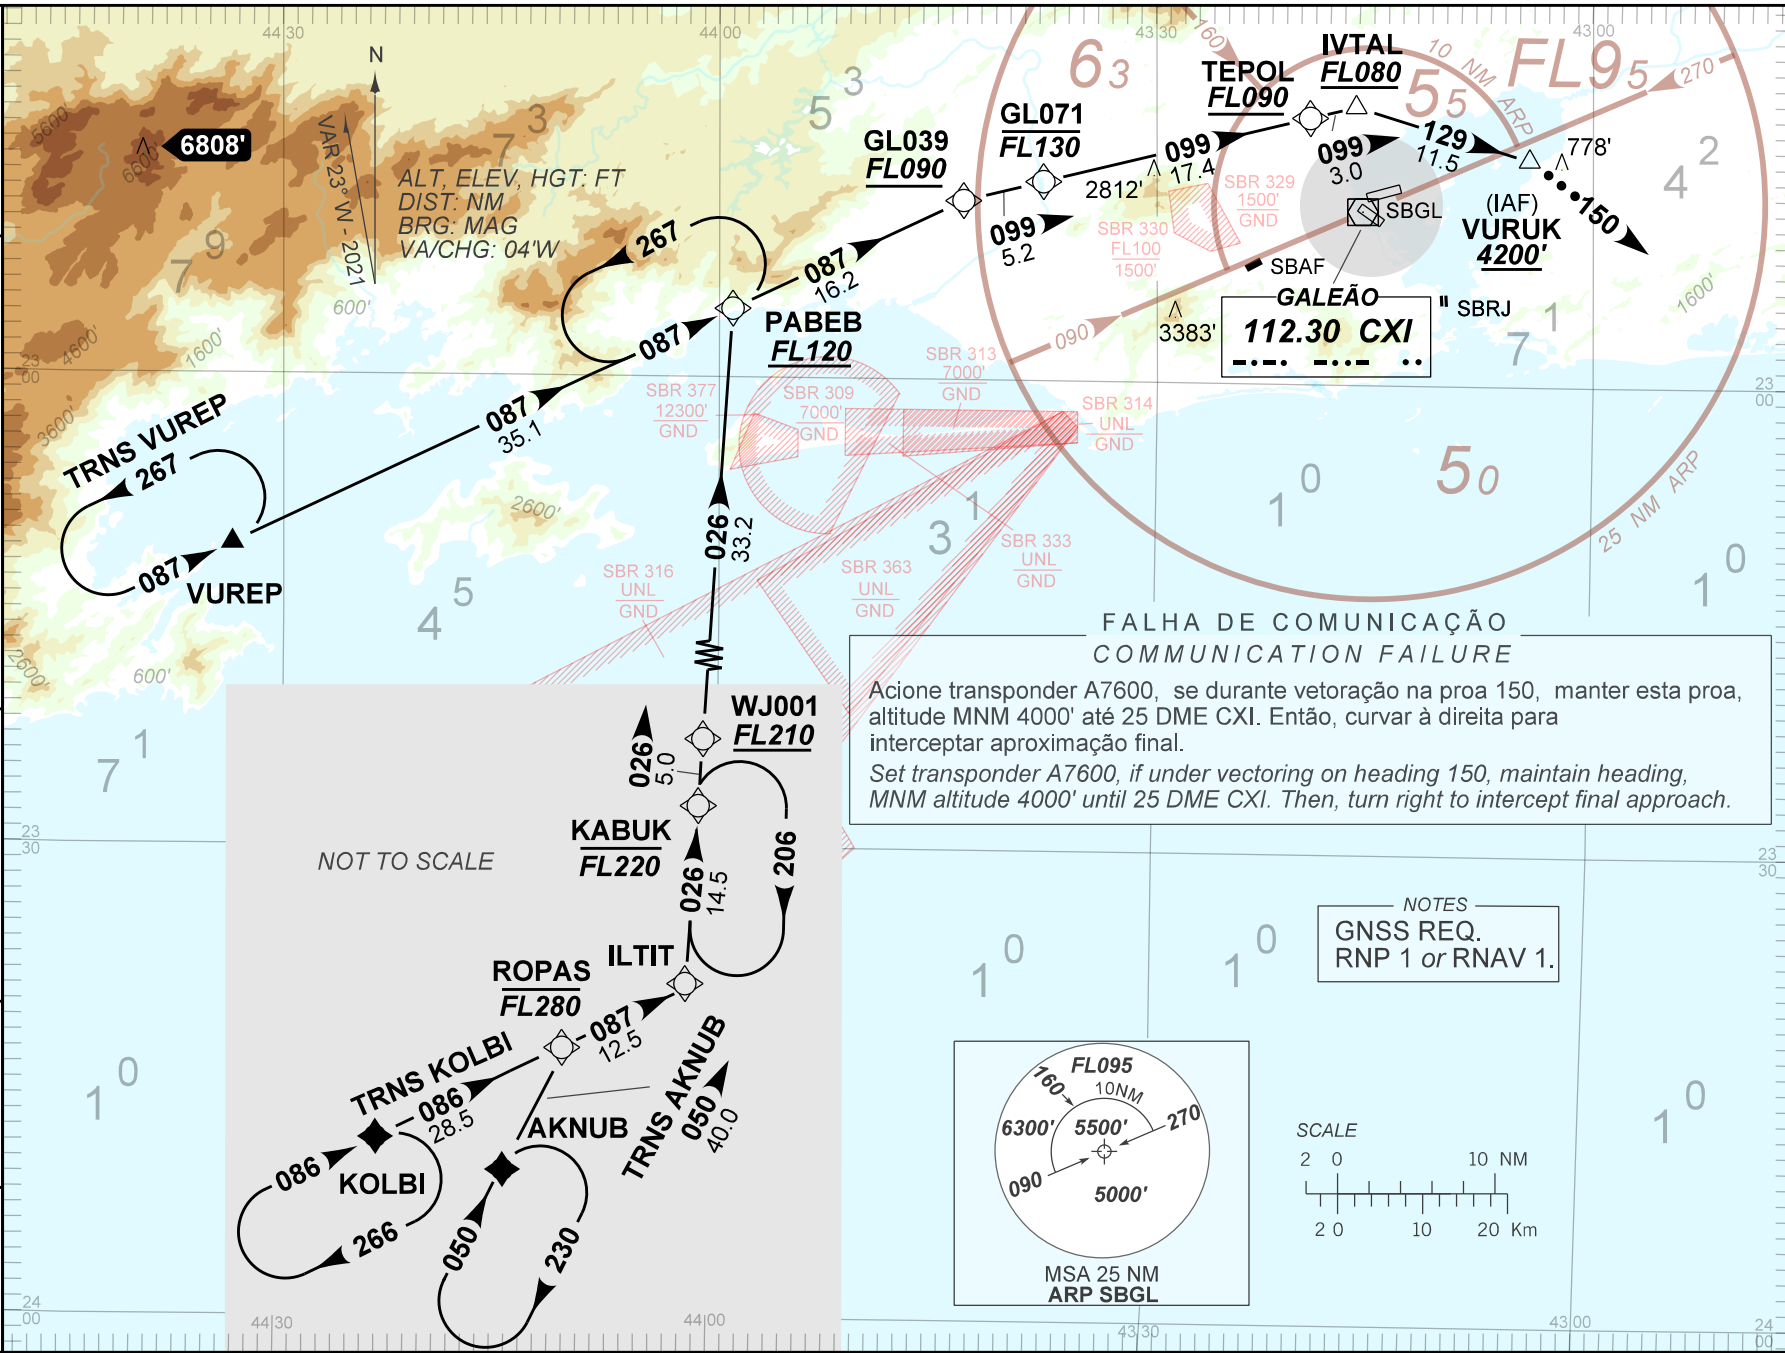

STANDARD ARRIVAL CHART
INSTRUMENT (STAR)

RIO DE JANEIRO / Galeão - Antônio Carlos Jobim, INTL (SBGL)
RWY 33

AD ELEV: 28'	RNAV PABEB 3C
TA 7000'	TWR GALEÃO 118.00 118.20
D-ATIS 127.60	APP RIO 129.80 134.40 124.95 119.725 125.60 123.90 121.35 124.70
ACC CURITIBA 127.05 128.40	

AIRAC AMDT 2105A3 20 MAY 21
SBGL_STAR_03Z 1/1
STAR RNAV PABEB 3C RWY 33

CHANGES: F, FREQ, IDENT, TRNS.