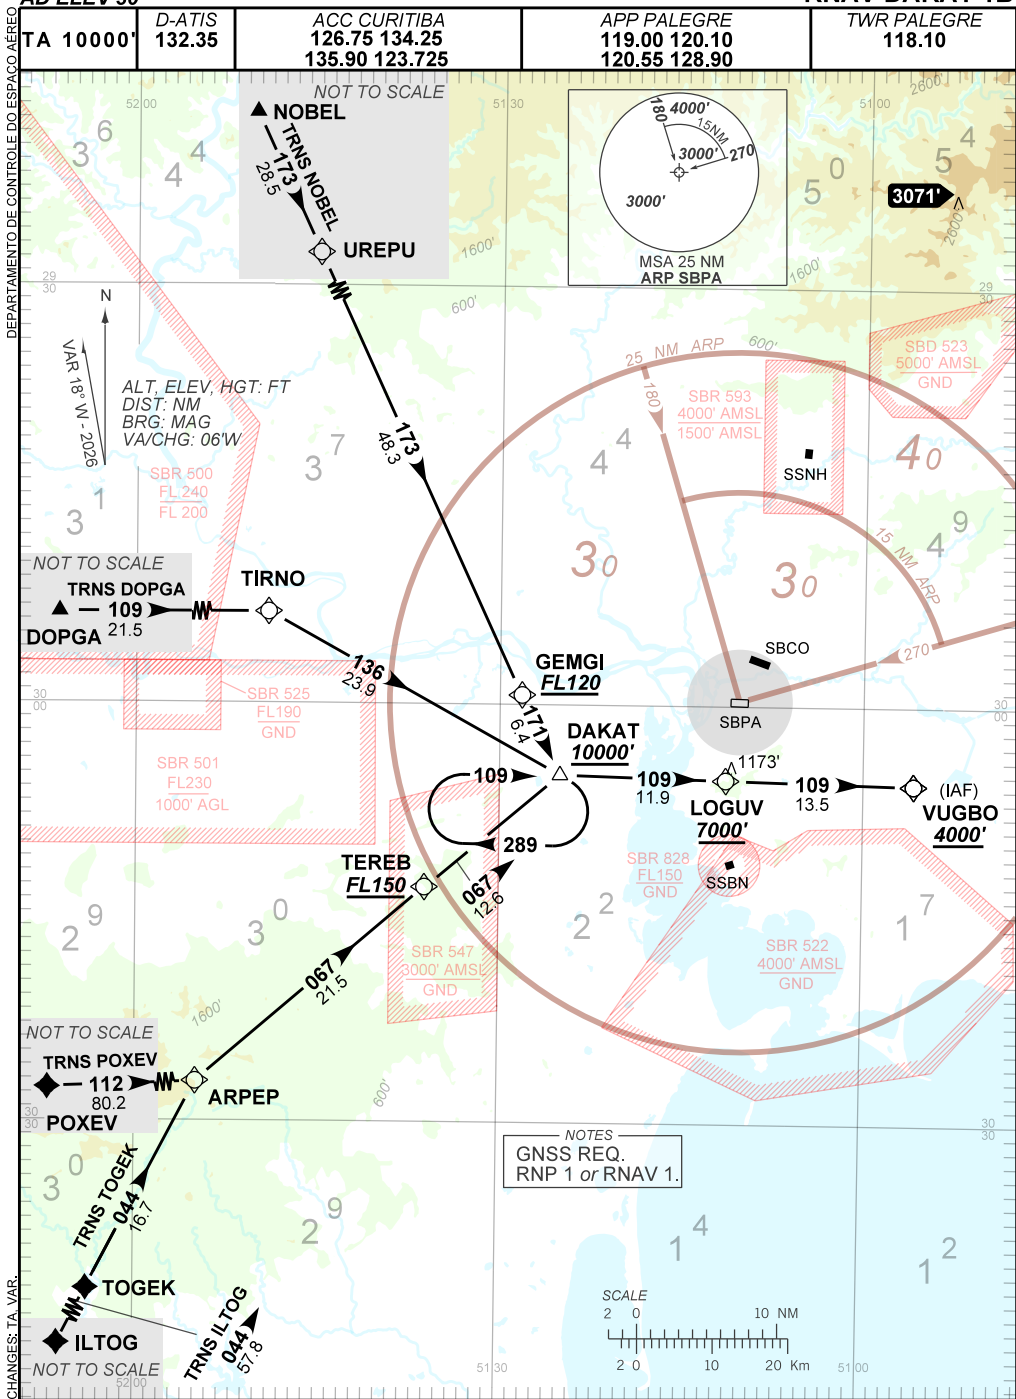

STANDARD ARRIVAL CHART
INSTRUMENT (STAR)

PORTO ALEGRE / Salgado Filho, INTL (SBPA)

RWY 29

RNAV DAKAT 1B

AD ELEV 30'

TA 10000'	D-ATIS 132.35	ACC CURITIBA 126.75 134.25 135.90 123.725	APP PALEGRE 119.00 120.10 120.55 128.90	TWR PALEGRE 118.10
-----------	---------------	---	---	-----------------------

CHANGES: TA, VAR.