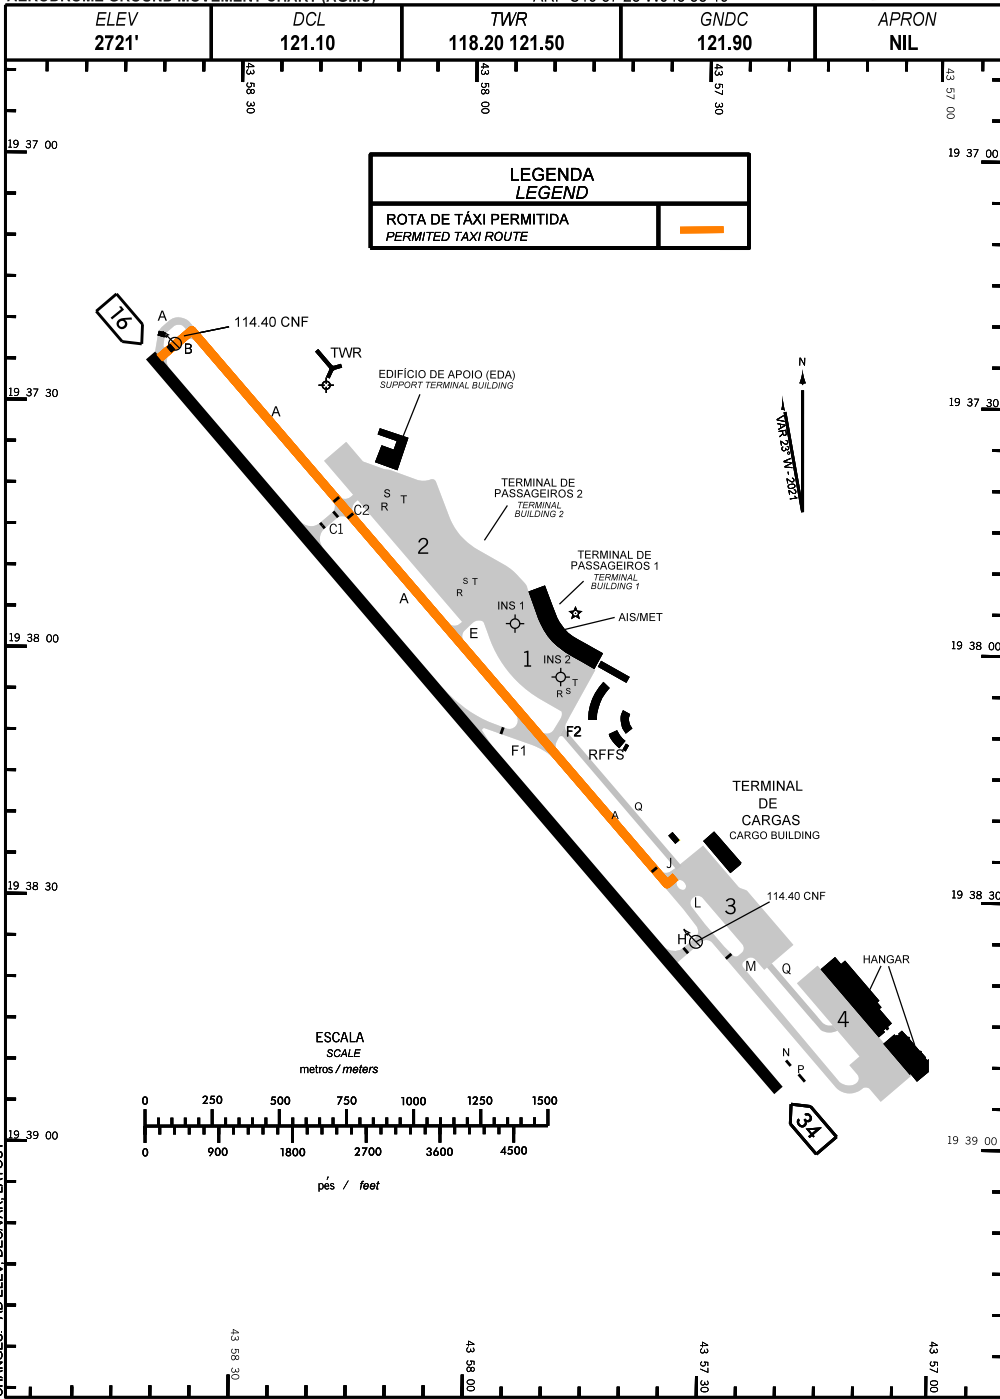

CARTA DE MOVIMENTO NO SOLO DE AERÓDROMO (AGMC)

BELO HORIZONTE / Tancredo Neves, INTL (SBCF)
MG-BRASIL

AERODROME GROUND MOVEMENT CHART (AGMC)

ARP S19 37 28 W043 58 19

DEP ROTA 3

CHANGES: AD ELEV, DECAVAR, LAYOUT