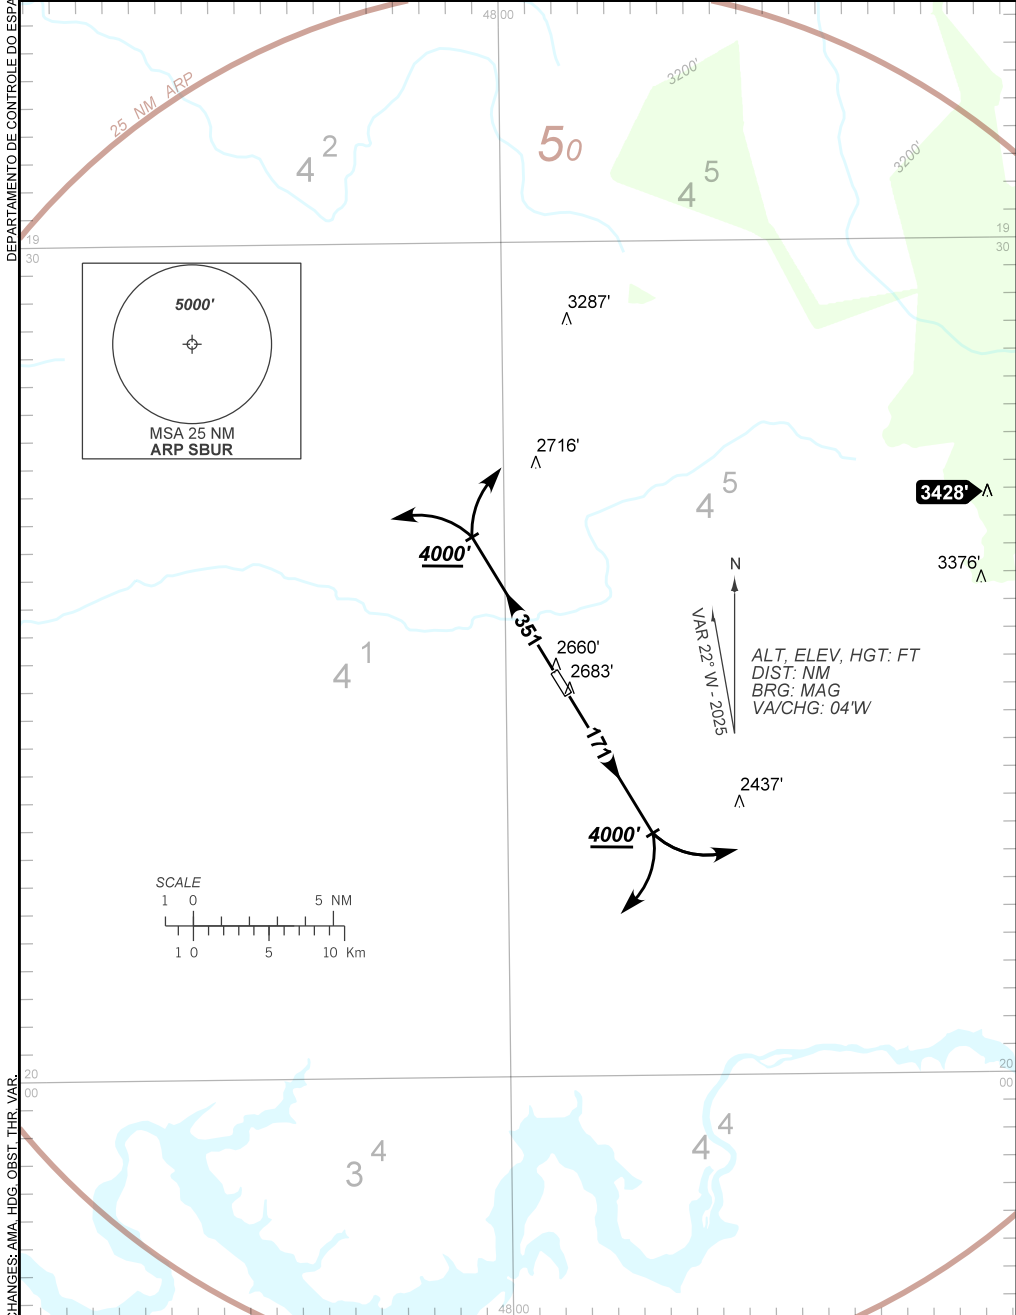

DEPARTURE CHART
INSTRUMENT (SID)

UBERABA / Mário de Almeida Franco (SBUR)

RWY 17/35

OMNI

AD ELEV: 2654'

TA 6000'	ATIS NIL	AFIS UBERABA 120.80	APP UBERABA 120.80	APP ACADEMIA 119.55 119.75 120.10 120.40	ACC BRASÍLIA 123.95 126.05 128.30 133.75 124.30 125.05
----------	----------	---------------------	--------------------	---	---

CHANGES: AMA, HDG, OBST, THR, VAR.

AIRAC AMDT 2601A1 22 JAN 26

SBUR_SID_00N 1/1
SID OMNI RWY 17/35