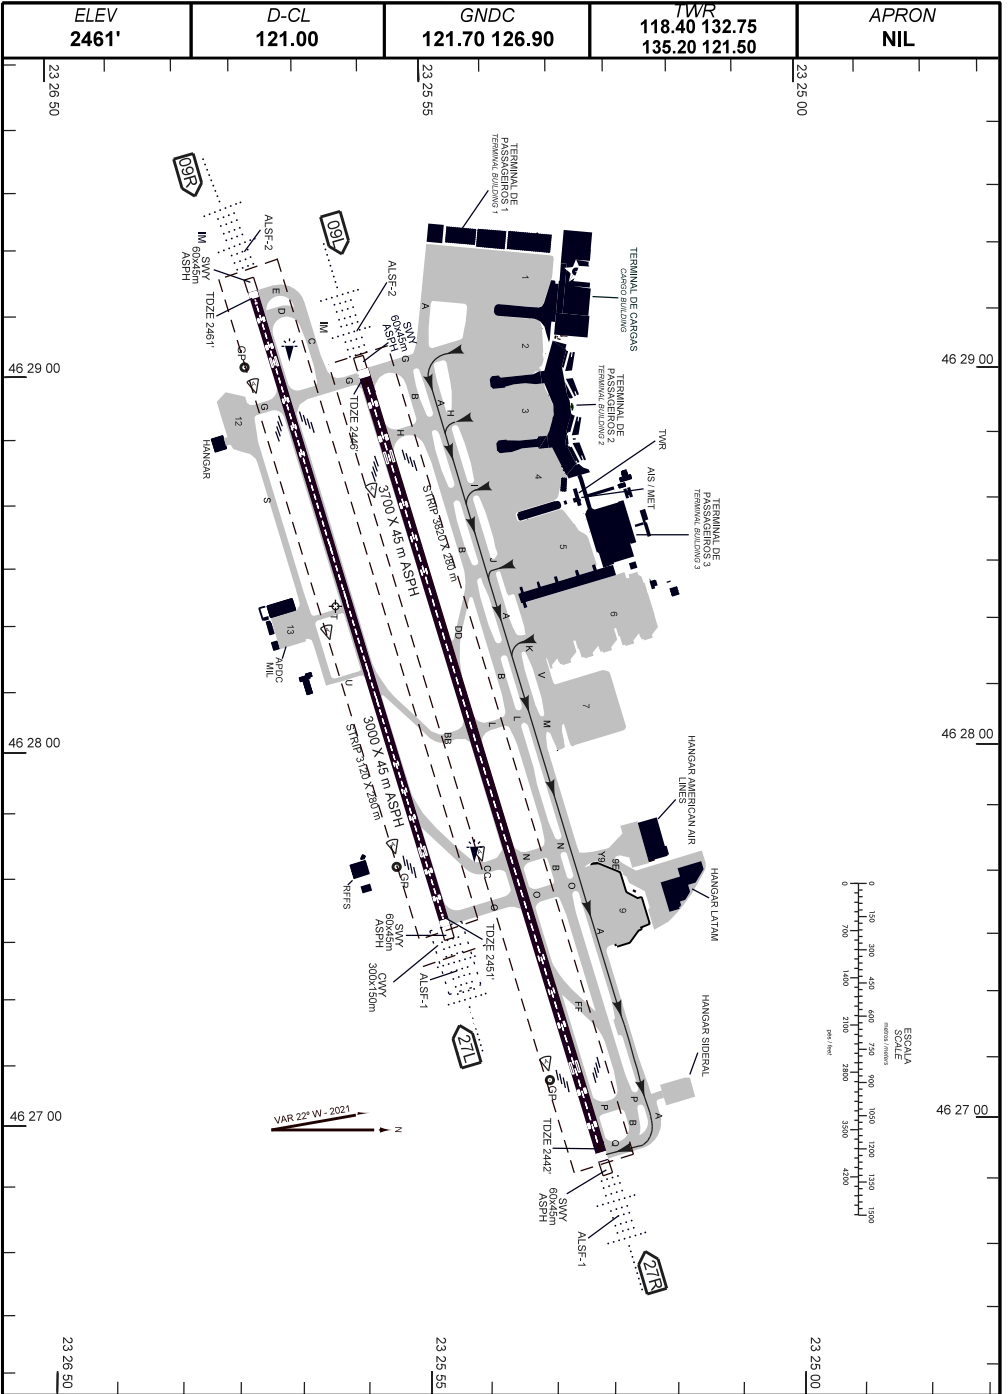

CARTA DE MOVIMENTO NO SOLO DE AERÓDROMO (AGMC)

SÃO PAULO / Guarulhos - Gov. André Franco Montoro, INTL (SBGR)

AERODROME GROUND MOVEMENT GROUND CHART (AGMC)

ARP S23 26 08 W046 28 23

SP - BRASIL  
DEP 27R

CHANGES: LAYOUT