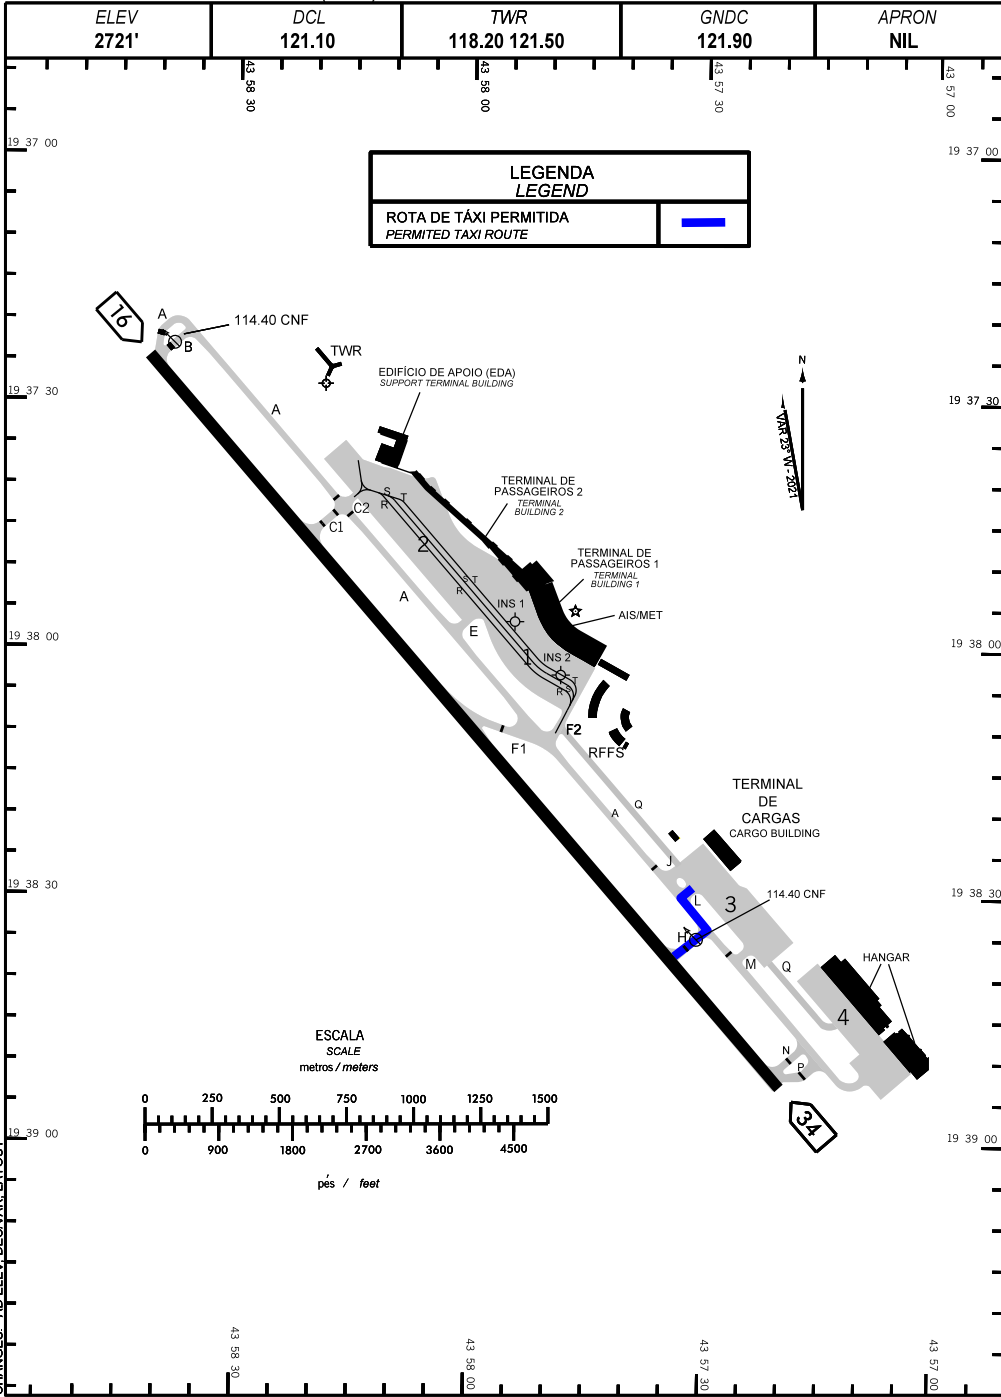

CARTA DE MOVIMENTO NO SOLO DE AERÓDROMO (AGMC)

BELO HORIZONTE / Tancredo Neves, INTL (SBCF) MG-BRASIL

AERODROME GROUND MOVEMENT CHART (AGMC)

ARP S19 37 28 W043 58 19

LDG ROTA 2

CHANGES: AD ELEV, DECAVAR, LAYOUT