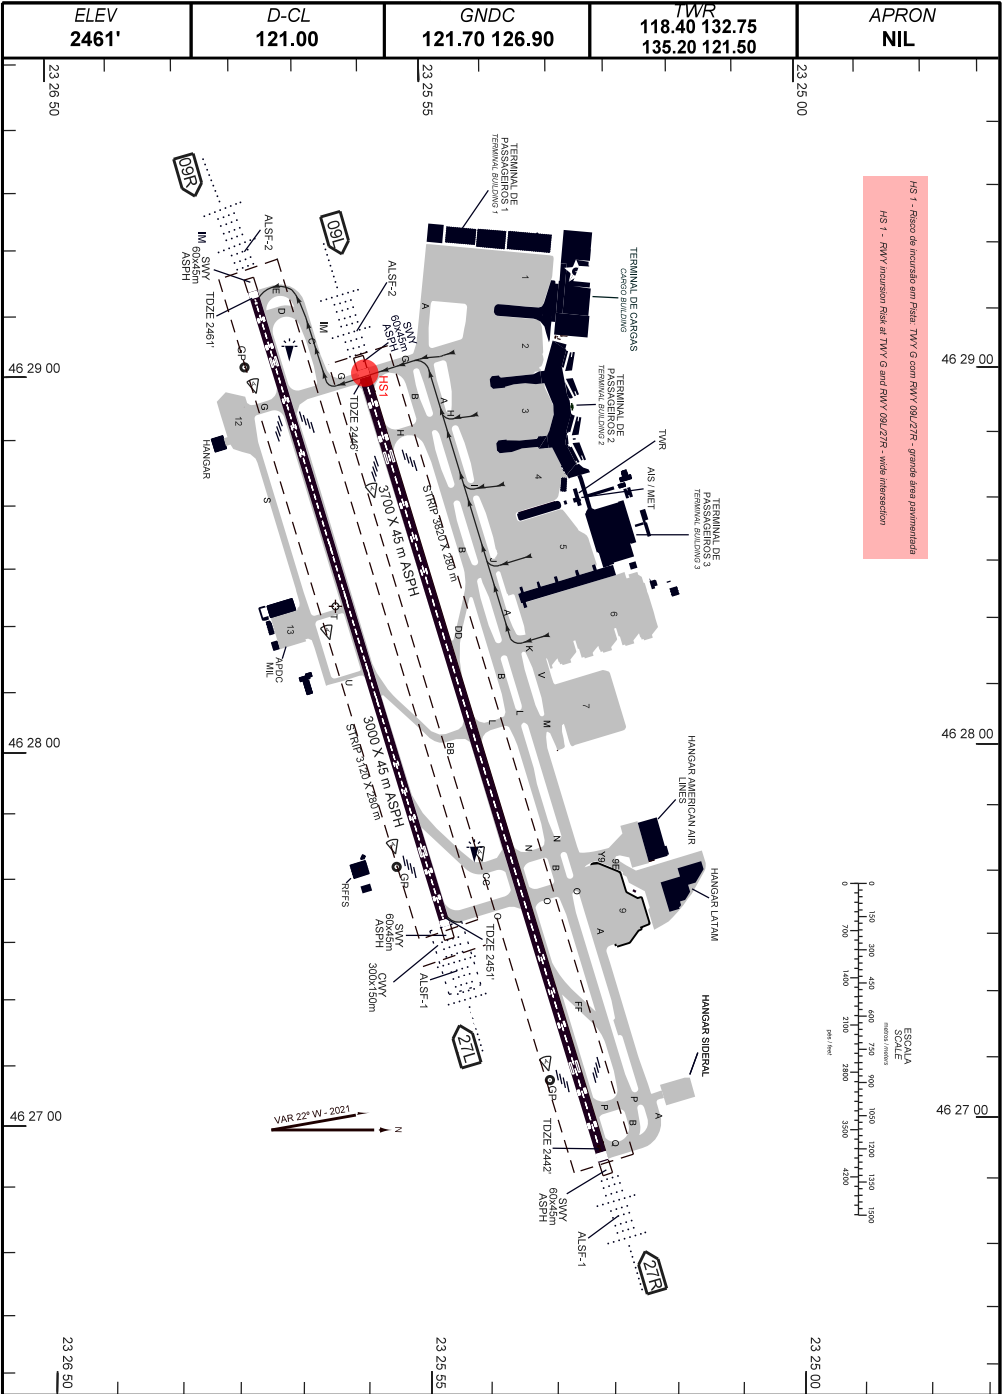

CARTA DE MOVIMENTO NO SOLO DE AERÓDROMO (AGMC)

SÃO PAULO / Guarulhos - Gov. André Franco Montoro, INTL (SBGR)

AERODROME GROUND MOVEMENT GROUND CHART (AGMC)

ARP S23 26 08 W046 28 23

SP - BRASIL
DEP 09R

CHANGES: LAYOUT