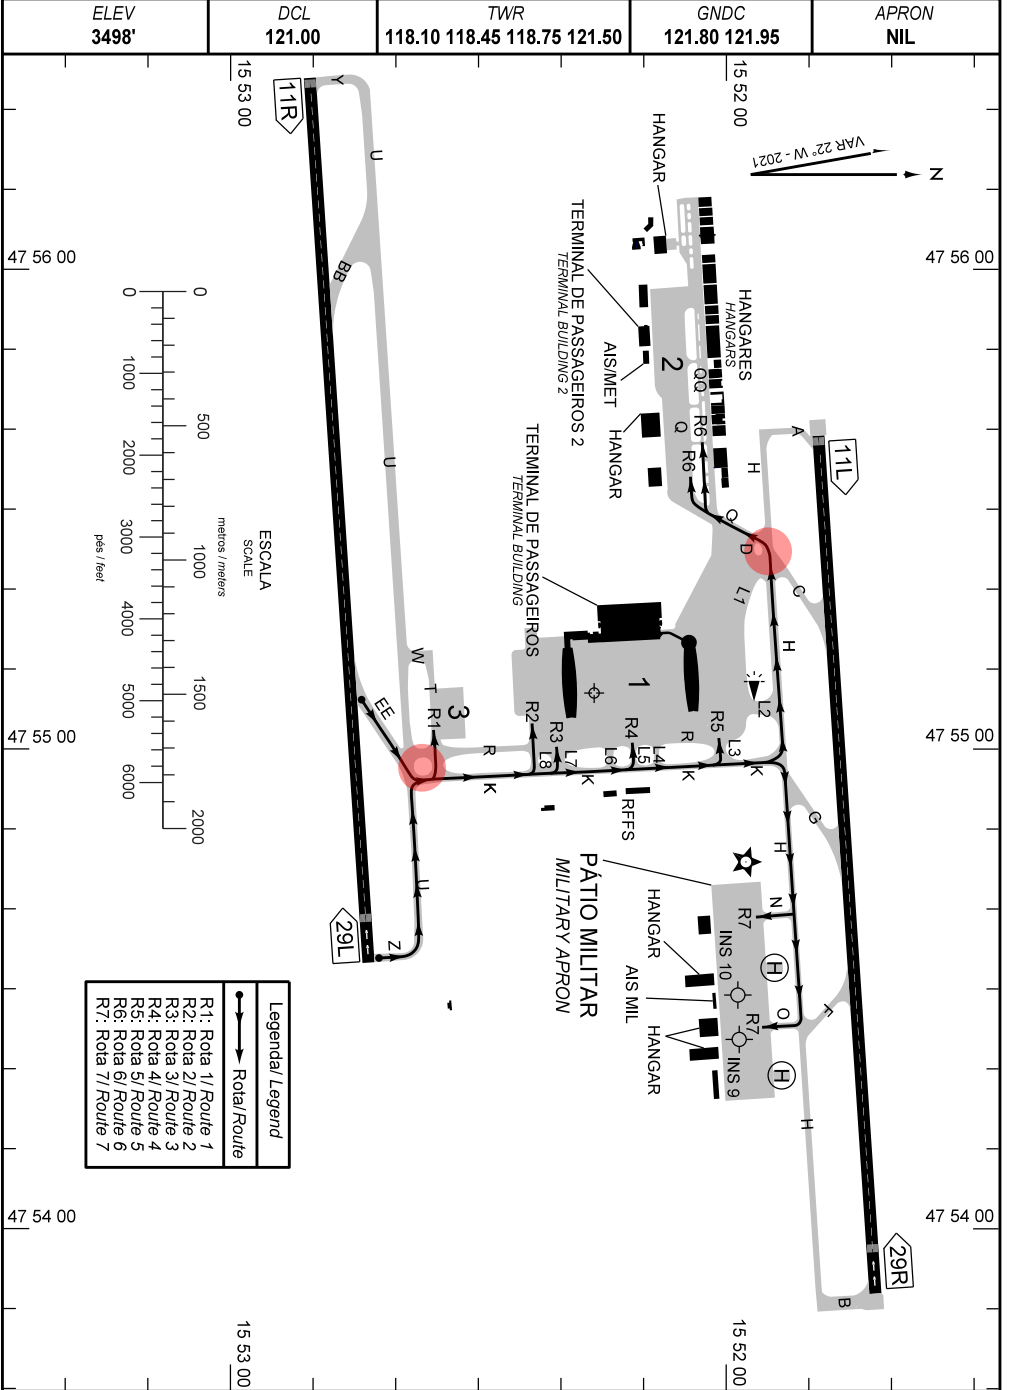

CARTA DE MOVIMENTO NO SOLO DE AERÓDROMO (AGMC)

BRASÍLIA / Pres. Juscelino Kubitschek, INTL (SBBR)
DF - BRASIL

AERODROME GROUND MOVEMENT CHART (AGMC)

ARP S15 52 16 W047 55 07

ARR 11R

CHANGES: DEC/VAR, HOT SPOT, TWY