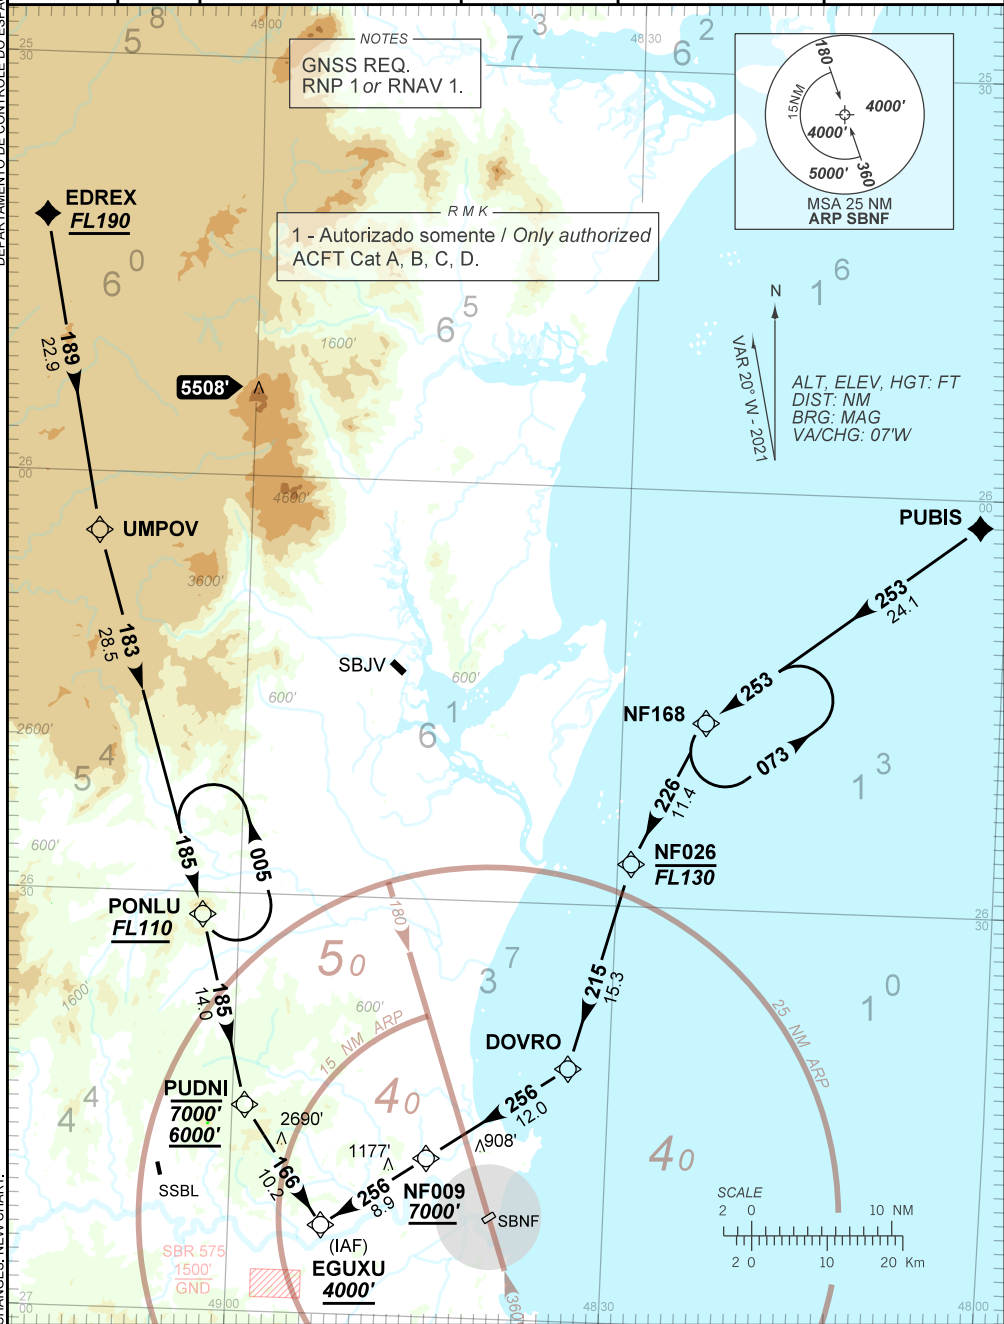

ALT. ELEV, HGT: FT
DIST: NM
BRG: MAG
VA/CHG: 07'W