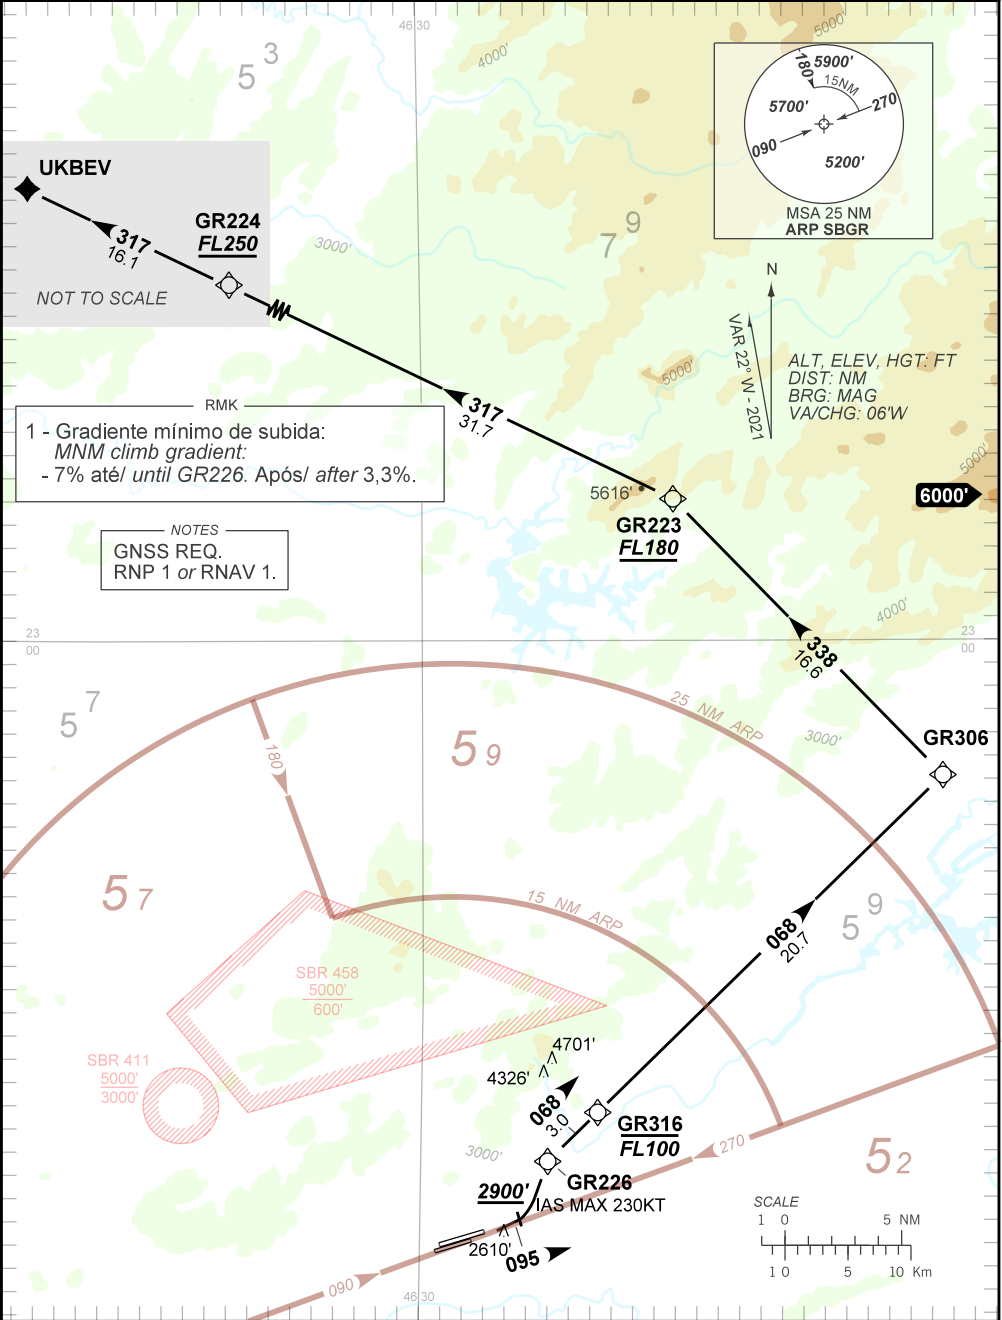

STANDARD DEPARTURE CHART
INSTRUMENT (SID)

SÃO PAULO / Guarulhos - Gov. André Franco Montoro (SBGR)

RWY 09R / 09L
RNAV UKBEV 1D

AD ELEV: 2461'

TA 8000'	TWR GUARULHOS 118.40 132.75 135.20	APP SÃO PAULO 132.10 120.25 119.80 119.25 129.75	APP ACADEMIA 119.55 119.75 120.10 120.40 122.40	ACC BRASÍLIA 126.80 128.50 123.35 134.00
-----------------	---	---	--	---

DEPARTAMENTO DE CONTROLE DO ESPAÇO AÉREO

CHANGES: NEW CHART.