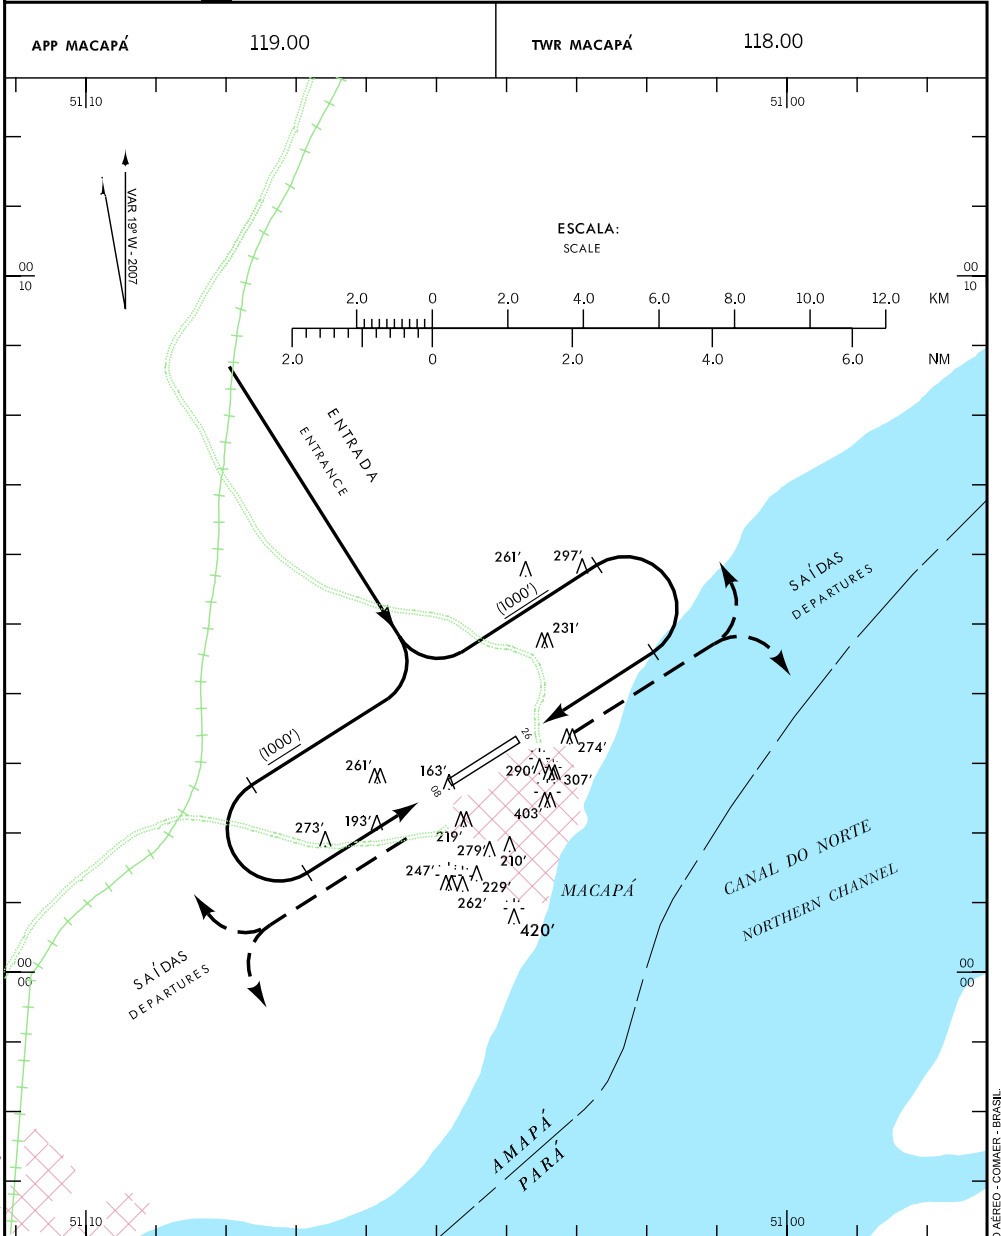

VAC - SBM**Q**

RWY 08/26

ELEV 56'

RMK:

OBSERVAR CONCENTRAÇÃO DE PÁSSAROS (URUBUS) NAS VIZINHANÇAS, PRINCIPALMENTE NOS SECT DAS APCH PARA RWY08/26.

OBSERVE FLOCK OF BIRDS (BLACK VULTURES) IN THE VICINITY OF THE AERODROME MAINLY ON APPROACHES SECTORES OF THE RWY 08/26.