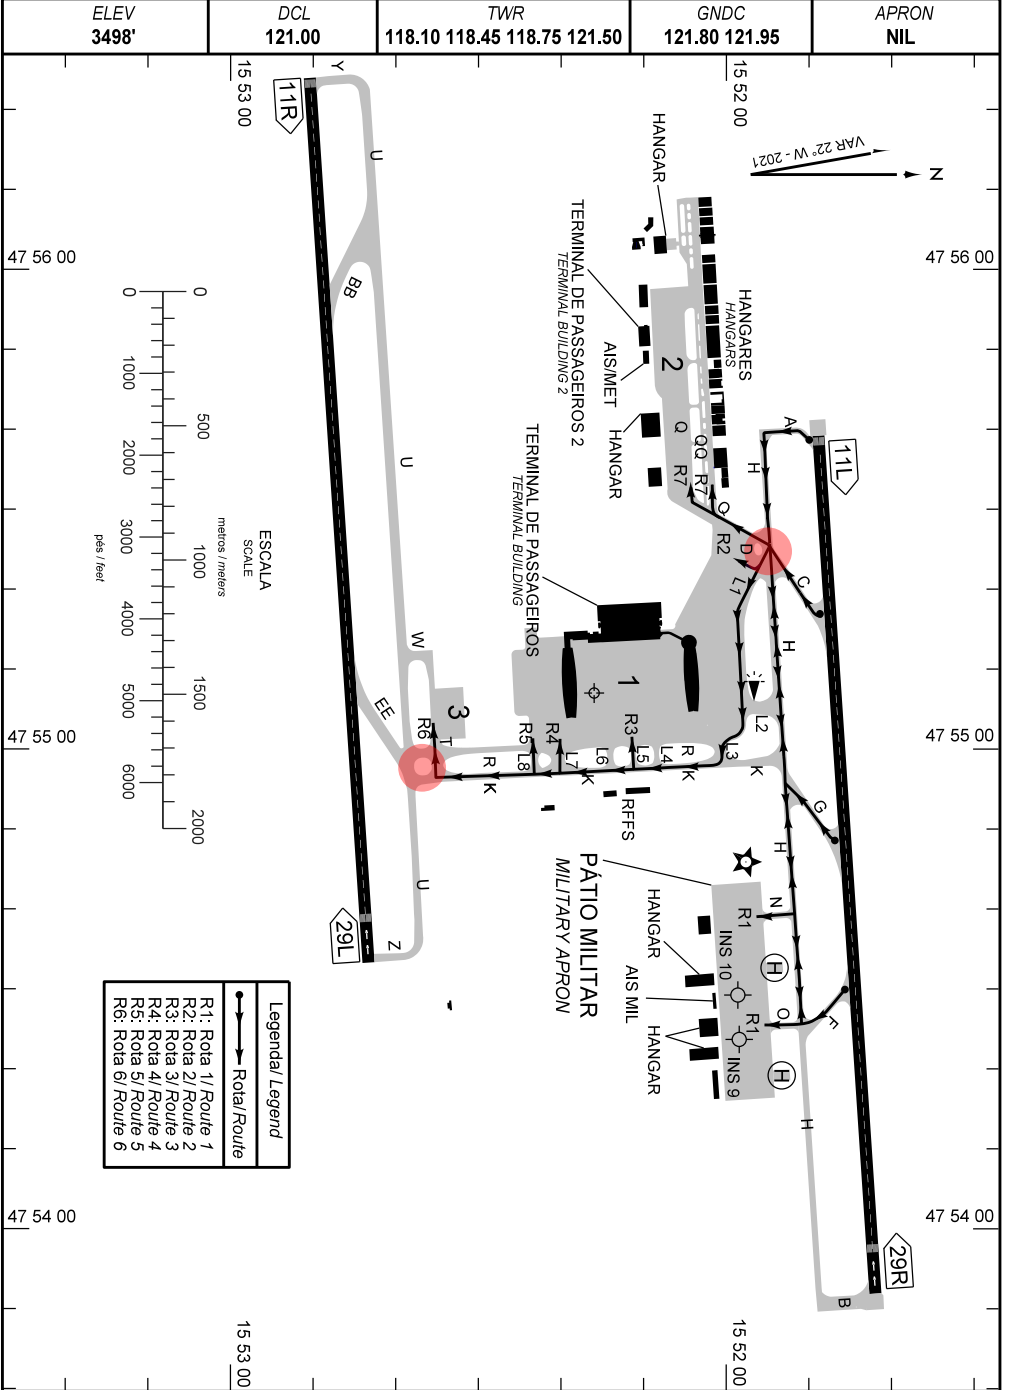

**CARTA DE MOVIMENTO NO SOLO DE AERÓDROMO (AGMC)**

**BRASÍLIA / Pres. Juscelino Kubitschek, INTL (SBBR)**  
DF - BRASIL

AERODROME GROUND MOVEMENT CHART (AGMC)

ARP S15 52 16 W047 55 07

**ARR 29R**

CHANGES: DEC/VAR, HOT SPOT, TWY