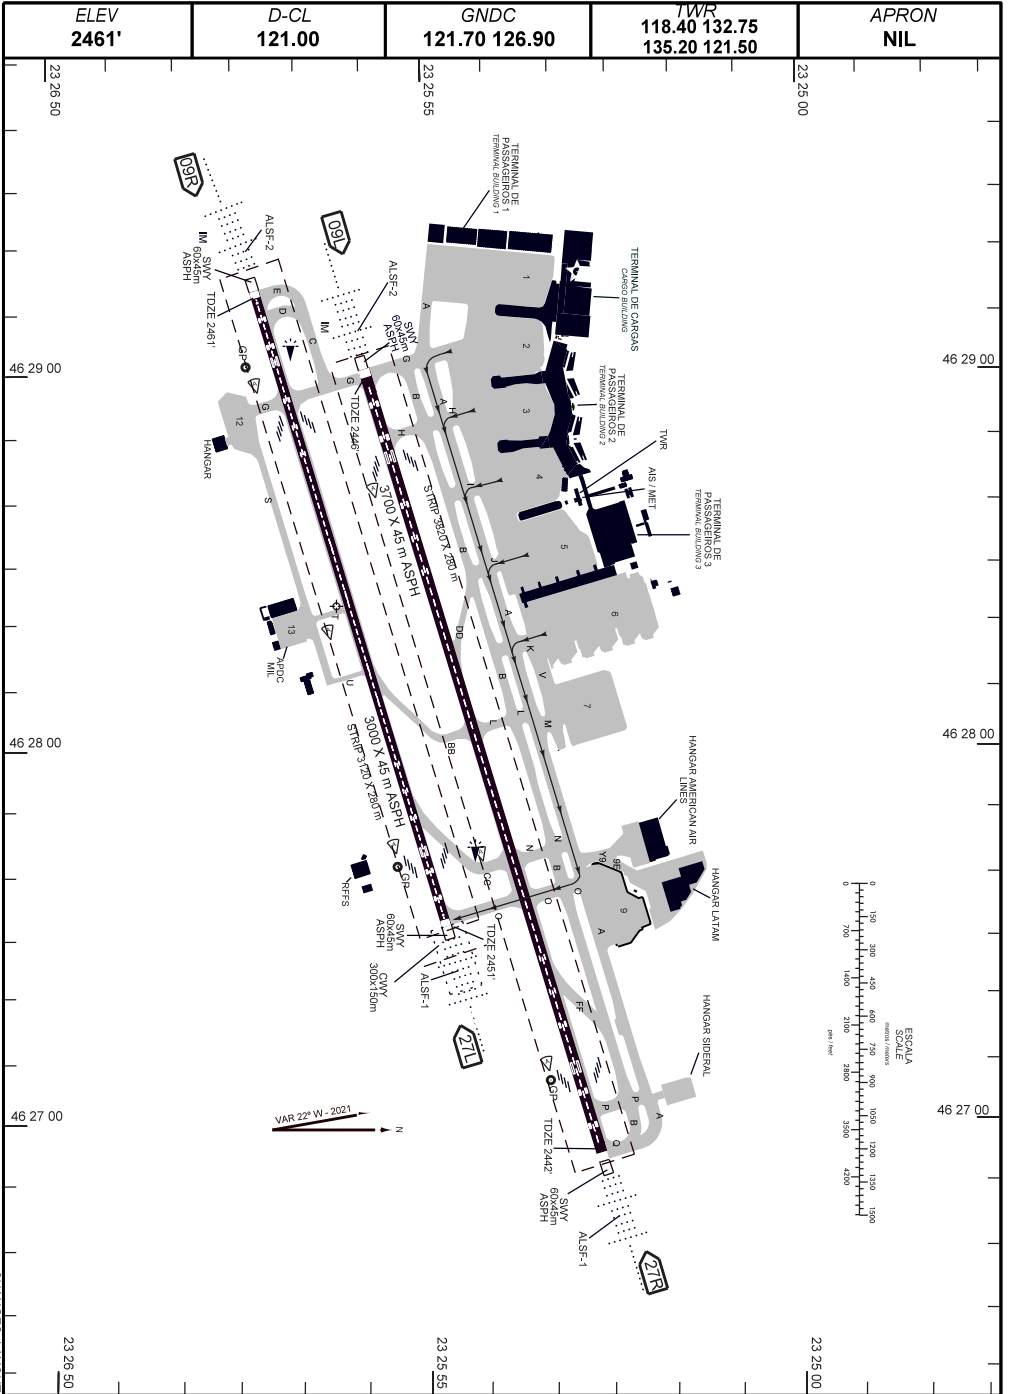

CARTA DE MOVIMENTO NO SOLO DE AERÓDROMO (AGMC)

SÃO PAULO / Guarulhos - Gov. André Franco Montoro, INTL (SBGR)

AERODROME GROUND MOVEMENT GROUND CHART (AGMC)

ARP S23 26 08 W046 28 23

SP - BRASIL
DEP 27L

CHANGES: LAYOUT