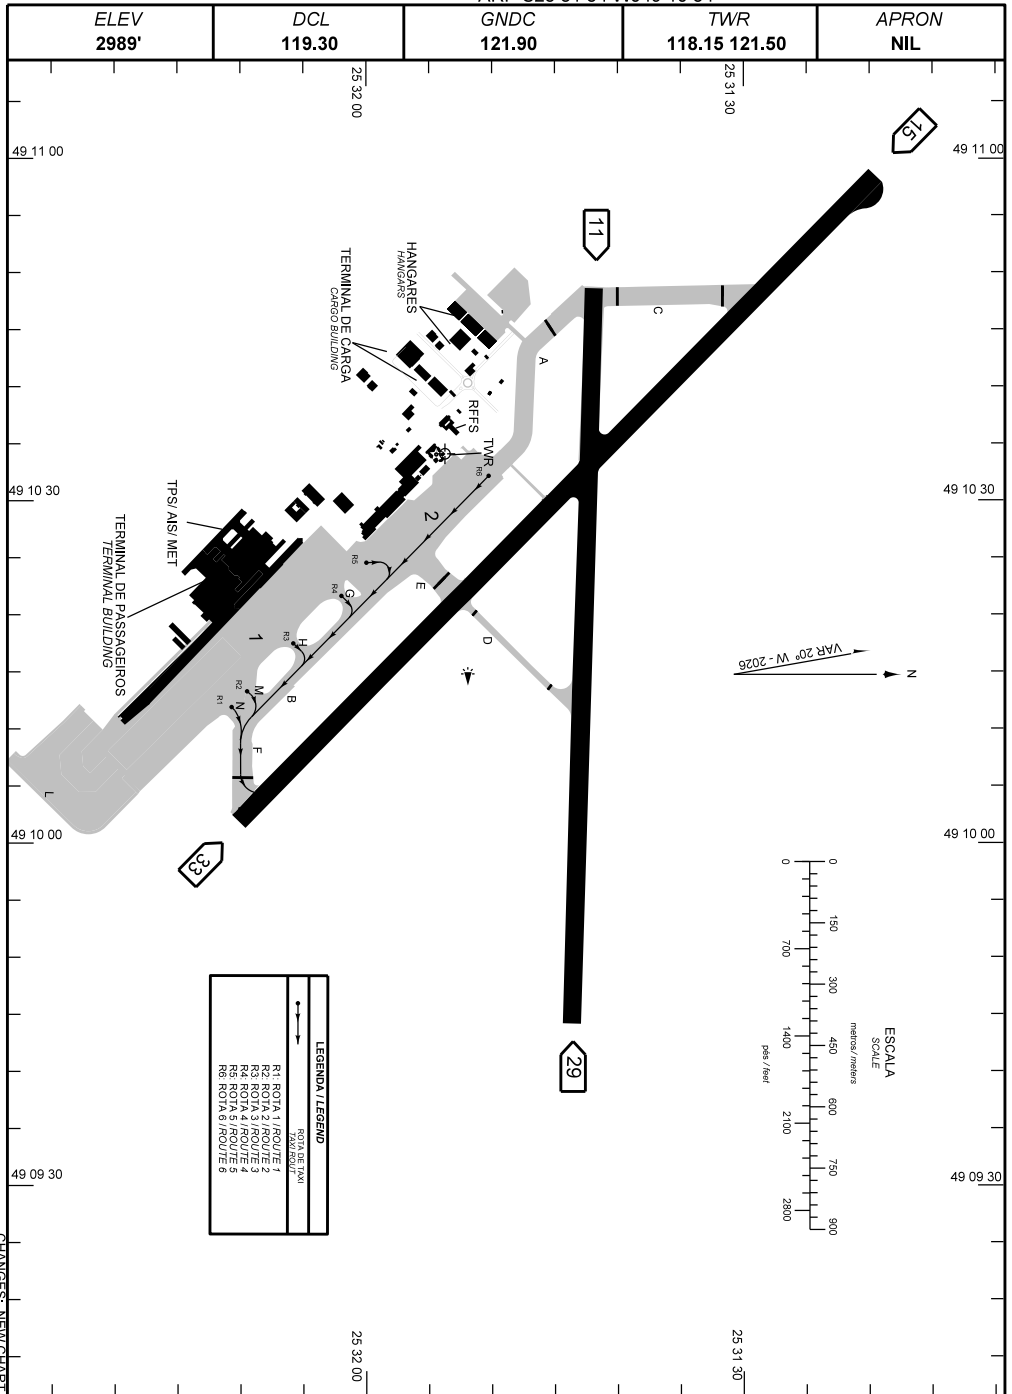

AERODROME GROUND  
MOVEMENT CHART (AGMC)

CURITIBA/ Afonso Pena, INTL (SBCT)

PR-BRASIL

ARP S25 31 54 W049 10 34

DEP 2 RWY 33

CHANGES: NEW CHART.